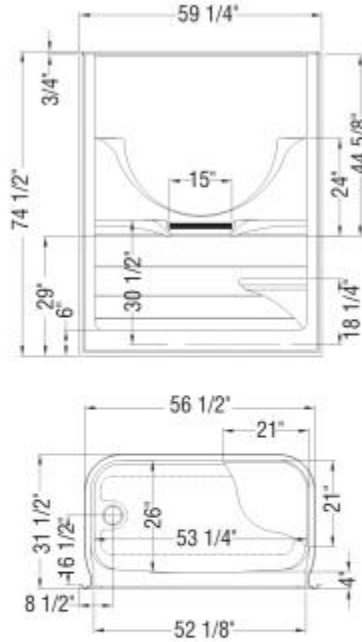

Allegro II 59 x 32 Acrylic Alcove One-Piece Shower

Model number:

200011-000-001-101

Dimensions: 59.25" x 31.5" x 74.5"

Installation: Alcove

Material: Acrylic

Standard Features:

- 1 or 2-piece shower without roof cap
- Integrated soap dishes and towel bar
- Optional: seat (specify left, right or no seat)

No	Description
<input type="checkbox"/> 138313	Triple Plus 50 ½ x 52 ½ x 66 in Sliding Shower Door for Alcove Installation

Allegro II 59 x 32 Acrylic Alcove One-Piece Shower

Model number:

200011-000-001-101

Dimensions: 59.25" x 31.5" x 74.5"

Installation: Alcove

Material: Acrylic

Dimensions

59 1/4 x 31 1/2 x 74 1/2 In.
(1505 x 800 x 1892 mm)

Weight

116 lbs - 52 1/2 kg

Shape

All dimensions are approximate. Structure measurements must be verified against the unit to ensure proper fit.

Project:

Contractor:

Representative:

Date:

Tel:

Notes:

MAAX