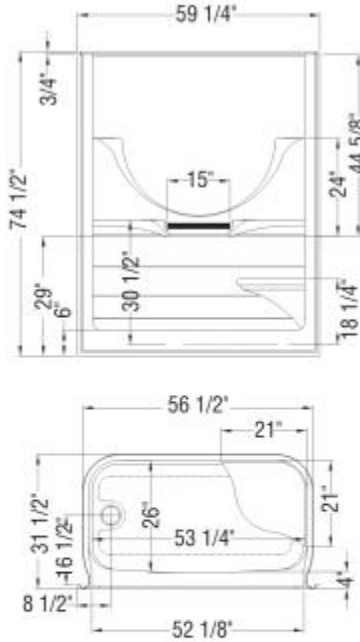

Allegro II 59 x 32 Acrylic Alcove One-Piece Shower

Model number:

200011-000-001-002

Dimensions: 59.25" x 31.5" x 74.5"

Installation: Alcove

Material: Acrylic

Standard Features:

- 1 or 2-piece shower without roof cap
- Integrated soap dishes and towel bar
- Optional: seat (specify left, right or no seat)

No	Description
<input type="checkbox"/> 138313	Triple Plus 50 ½ x 52 ½ x 66 in Sliding Shower Door for Alcove Installation

MAAX

Allegro II 59 x 32 Acrylic Alcove One-Piece Shower

Model number:

200011-000-001-002

Dimensions: 59.25" x 31.5" x 74.5"

Installation: Alcove

Material: Acrylic

Dimensions

59 1/4 x 31 1/2 x 74 1/2 In.
(1505 x 800 x 1892 mm)

Weight

116 lbs - 52 1/2 kg

Shape

All dimensions are approximate. Structure measurements must be verified against the unit to ensure proper fit.

Project:

Contractor:

Representative:

Date:

Tel:

Notes:

MAAX