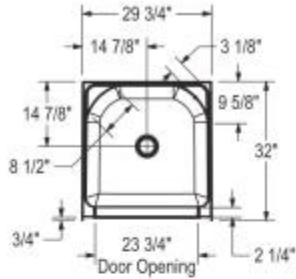

Biarritz 40 30 x 32 AcrylX Alcove One-Piece Shower

Model number:

200030-000-002-000

Dimensions: 29.75" x 32" x 75"

Installation: Alcove

Material: AcrylX™ Applied Acrylic

Standard Features:

- 1-piece shower
- 2 built-in shelves

No	Description
<input type="checkbox"/> 136625	Pivlok 23-24 ¾ x 64 ½ in. Pivot Shower Door for Alcove Installation
<input type="checkbox"/> 836121	Advanta I 23.5-25 x 64 ½ in. Pivot Shower Door for Alcove Installation
<input type="checkbox"/> 138260	Manhattan 23-25 x 68 in. 6 mm Pivot Shower Door for Alcove Installation

MAAX

Biarritz 40 30 x 32 AcrylX Alcove One-Piece Shower

Model number:

200030-000-002-000

Dimensions: 29.75" x 32" x 75"

Installation: Alcove

Material: AcrylX™ Applied Acrylic

REINFORCEMENT BACKING

All dimensions are approximate. Structure measurements must be verified against the unit to ensure proper fit.

Dimensions

29 3/4 x 32 x 75 In.
(756 x 813 x 1905 mm)

Weight

73 lbs - 33 kg

Shape

Square

Pieces