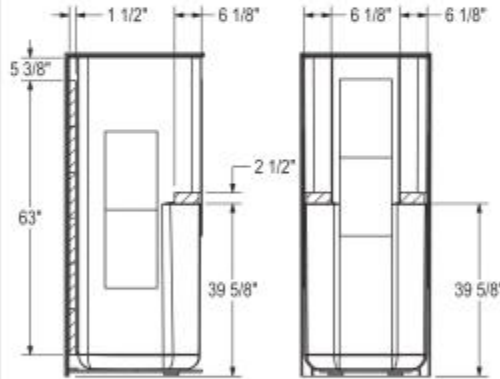

Biarritz 40 30 x 32 AcrylX Alcove One-Piece Shower

Model number:

200030-000-002-000

Dimensions: 29.75" x 32" x 75"

Installation: Alcove

Material: AcrylX™ Applied Acrylic

Standard Features:

- 1-piece shower
- 2 built-in shelves

No	Description
<input type="checkbox"/> 136625	Pivlok 23-24 ¾ x 64 ½ in. Pivot Shower Door for Alcove Installation
<input type="checkbox"/> 836121	Advanta I 23.5-25 x 64 ½ in. Pivot Shower Door for Alcove Installation
<input type="checkbox"/> 138260	Manhattan 23-25 x 68 in. 6 mm Pivot Shower Door for Alcove Installation

MAAX

Biarritz 40 30 x 32 AcrylX Alcove One-Piece Shower

Model number:

200030-000-002-000

Dimensions: 29.75" x 32" x 75"

Installation: Alcove

Material: AcrylX™ Applied Acrylic

REINFORCEMENT BACKING

All dimensions are approximate. Structure measurements must be verified against the unit to ensure proper fit.

Dimensions

29 3/4 x 32 x 75 In.
(756 x 813 x 1905 mm)

Weight

73 lbs - 33 kg

Shape

Square

Pieces