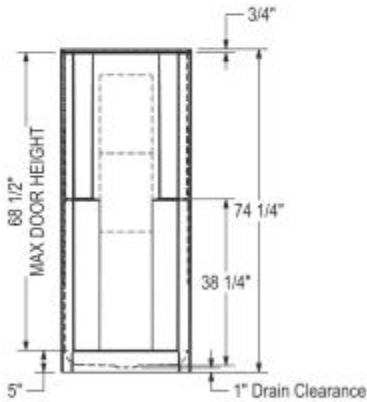

Biarritz 40 30 x 32 AcrylX Alcove One-Piece Shower

Model number:

200030-000-002-000

Dimensions: 29.75" x 32" x 75"

Installation: Alcove

Material: AcrylX™ Applied Acrylic

Standard Features:

- 1-piece shower
- 2 built-in shelves

No	Description
<input type="checkbox"/> 136625	Pivlok 23-24 ¾ x 64 ½ in. Pivot Shower Door for Alcove Installation
<input type="checkbox"/> 836121	Advanta I 23.5-25 x 64 ½ in. Pivot Shower Door for Alcove Installation
<input type="checkbox"/> 138260	Manhattan 23-25 x 68 in. 6 mm Pivot Shower Door for Alcove Installation

MAAX

Biarritz 40 30 x 32 AcrylX Alcove One-Piece Shower

Model number:

200030-000-002-000

Dimensions: 29.75" x 32" x 75"

Installation: Alcove

Material: AcrylX™ Applied Acrylic

REINFORCEMENT BACKING

All dimensions are approximate. Structure measurements must be verified against the unit to ensure proper fit.

Dimensions

29 3/4 x 32 x 75 In.
(756 x 813 x 1905 mm)

Weight

73 lbs - 33 kg

Shape

Square

Pieces