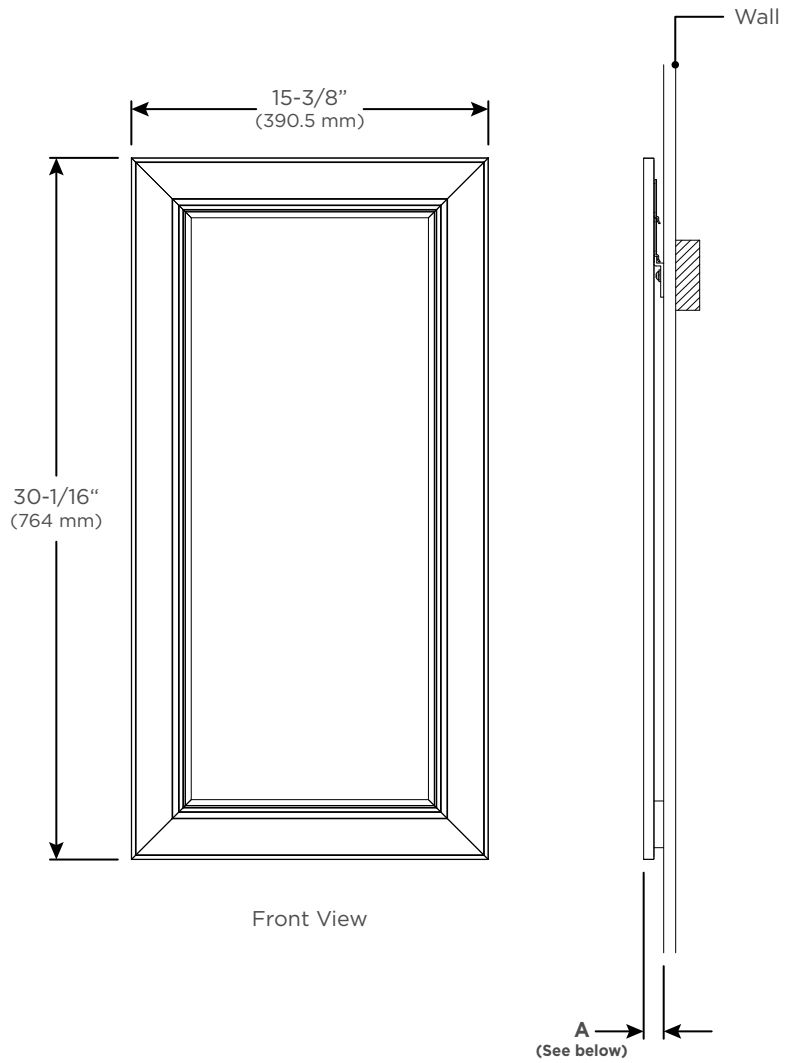

Features

- Metal Framed Wall Mirror
- Color and style matched to Main Line cabinets
- Easy installation

Construction

- Rust-free aluminum construction, available in plated or anodized finishes
- Includes installation hardware

Dimensions

Width: 15-3/8" (390.5 mm)
 Height: 30-1/16" (764 mm)
 Depth: See page 2 for dimensions

(Merion Option Shown)

Bryn Mawr

Merion

Rosemont

See page 2 for frame dimensions.

Model Number Key

	Width	Height	Frame Style	Frame Finish
DM	16	30	BM = Bryn Mawr ME = Merion RM = Rosemont	66 = Nickel 67 = Vintage Brass 74 = Brushed Black 75 = Brushed Bronze 76 = Chrome 77 = Polished Nickel

Click or scan the QR code to see the details found in the installation instructions.

Use the camera app on your mobile device to look at this QR code. This will allow you to quickly access web pages and other relevant documents.

Dimensions projected from wall			
Recessed Mount			
	Bryn Mawr	Merion	Rosemont
	1-3/4" (44 mm)	2-9/16" (65 mm)	13/16" (21 mm)
	Wall	Wall	Wall
	15/16" (24 mm)	7/8" (22 mm)	1-3/16" (30 mm)
A=	15/16" (24 mm)	7/8" (22 mm)	1-3/16" (30 mm)