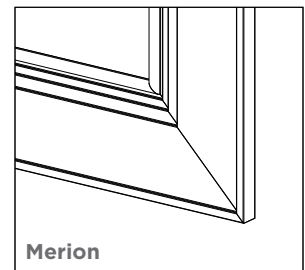

Features

- Metal Framed Wall Mirror
- Color and style matched to Main Line cabinets
- Easy installation

Construction

- Rust-free aluminum construction, available in plated or anodized finishes
- Includes installation hardware

Dimensions

Width: 15-3/8" (390.5 mm)
 Height: 30-1/16" (764 mm)
 Depth: See page 2 for dimensions

(Merion Option Shown)

Bryn Mawr

Merion

Rosemont

See page 2 for frame dimensions.

Model Number Key

	Width	Height	Frame Style	Frame Finish
DM	16	30	BM = Bryn Mawr ME = Merion RM = Rosemont	66 = Nickel 67 = Vintage Brass 74 = Brushed Black 75 = Brushed Bronze 76 = Chrome 77 = Polished Nickel

Click or scan the QR code to see the details found in the installation instructions.

Use the camera app on your mobile device to look at this QR code. This will allow you to quickly access web pages and other relevant documents.

Dimensions projected from wall			
Recessed Mount			
	Bryn Mawr	Merion	Rosemont
	1-3/4" (44 mm)	2-9/16" (65 mm)	13/16" (21 mm)
	Wall	Wall	Wall
	15/16" (24 mm)	7/8" (22 mm)	1-3/16" (30 mm)
A=	15/16" (24 mm)	7/8" (22 mm)	1-3/16" (30 mm)