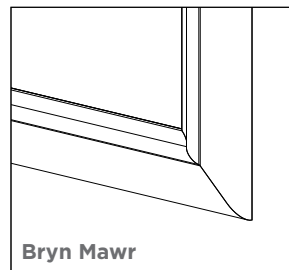

Features

- Metal Framed Wall Mirror
- Color and style matched to Main Line cabinets
- Easy installation

Construction

- Rust-free aluminum construction, available in plated or anodized finishes
- Includes installation hardware

Dimensions

Width: 15-3/8" (390.5 mm)
 Height: 30-1/16" (764 mm)
 Depth: See page 2 for dimensions

(Merion Option Shown)

Bryn Mawr

Merion

Rosemont

See page 2 for frame dimensions.

Model Number Key

	Width	Height	Frame Style	Frame Finish
DM	16	30	BM = Bryn Mawr ME = Merion RM = Rosemont	66 = Nickel 67 = Vintage Brass 74 = Brushed Black 75 = Brushed Bronze 76 = Chrome 77 = Polished Nickel

Click or scan the QR code to see the details found in the installation instructions.

Use the camera app on your mobile device to look at this QR code. This will allow you to quickly access web pages and other relevant documents.

Dimensions projected from wall			
Recessed Mount			
	Bryn Mawr	Merion	Rosemont
	1-3/4" (44 mm)	2-9/16" (65 mm)	13/16" (21 mm)
	Wall	Wall	Wall
	15/16" (24 mm)	7/8" (22 mm)	1-3/16" (30 mm)
A=	15/16" (24 mm)	7/8" (22 mm)	1-3/16" (30 mm)