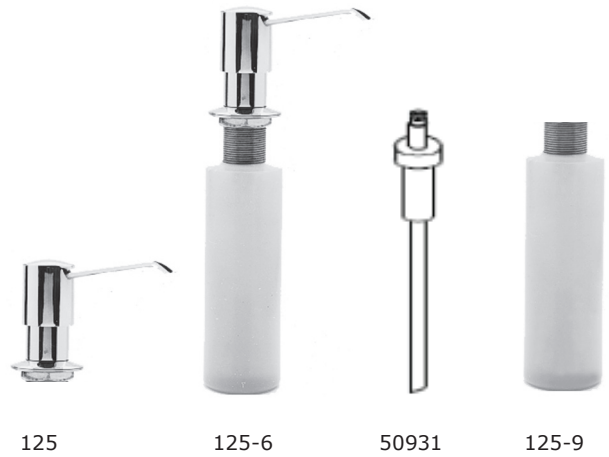

EAST LINEAR

Soap/Lotion Dispenser **125**

Also 125-6, 50931, 125-9

Features

- Solid brass construction
- Two piece brazed spout design
- Base with integral O-ring deck seal
- Removable spout for above deck refilling
- 8 fluid oz. (236 ml) capacity bottle included
- 2-3/16" (5.6 cm) spout height at outlet
- 3-5/8" (9.2 cm) spout reach (c-c)
- Complements East Linear Series

Specified Model

Model	Description	Colors Finishes
125	Soap/Lotion Dispenser	<input type="checkbox"/> 10B <input type="checkbox"/> 15 <input type="checkbox"/> 15S <input type="checkbox"/> 26 <input type="checkbox"/> Other
125-6	Soap / Lotion Replacement Pump Head	<input type="checkbox"/> 10B <input type="checkbox"/> 15 <input type="checkbox"/> 15S <input type="checkbox"/> 26 <input type="checkbox"/> Other
50931	Soap / Lotion Replacement Pump	<input type="checkbox"/> NA
125-9	Soap / Lotion Replacement Bottle	<input type="checkbox"/> NA

* Note: Requires 1-1/4" to 1-11/16" through hole. Accommodates 2-1/4" maximum deck thickness

Product Specification Add "Color / Finish" suffix to Model number, below.

The Soap / Lotion Dispenser shall be made of solid brass construction. Dispenser shall incorporate a removable top spout assembly for easy refilling access. Dispenser shall incorporate a refillable 8 fluid ounce (236 ml) capacity container. Product shall incorporate a 2-3/16" (5.6 cm) spout height at outlet and a 3-5/8" (9.2 cm) spout reach (c-c). Soap / Lotion Dispenser shall be Newport Brass Model 125/_____.

125

PRODUCT DIMENSIONS *(Units are in inches)*

East Linear Soap/Lotion Dispenser 125