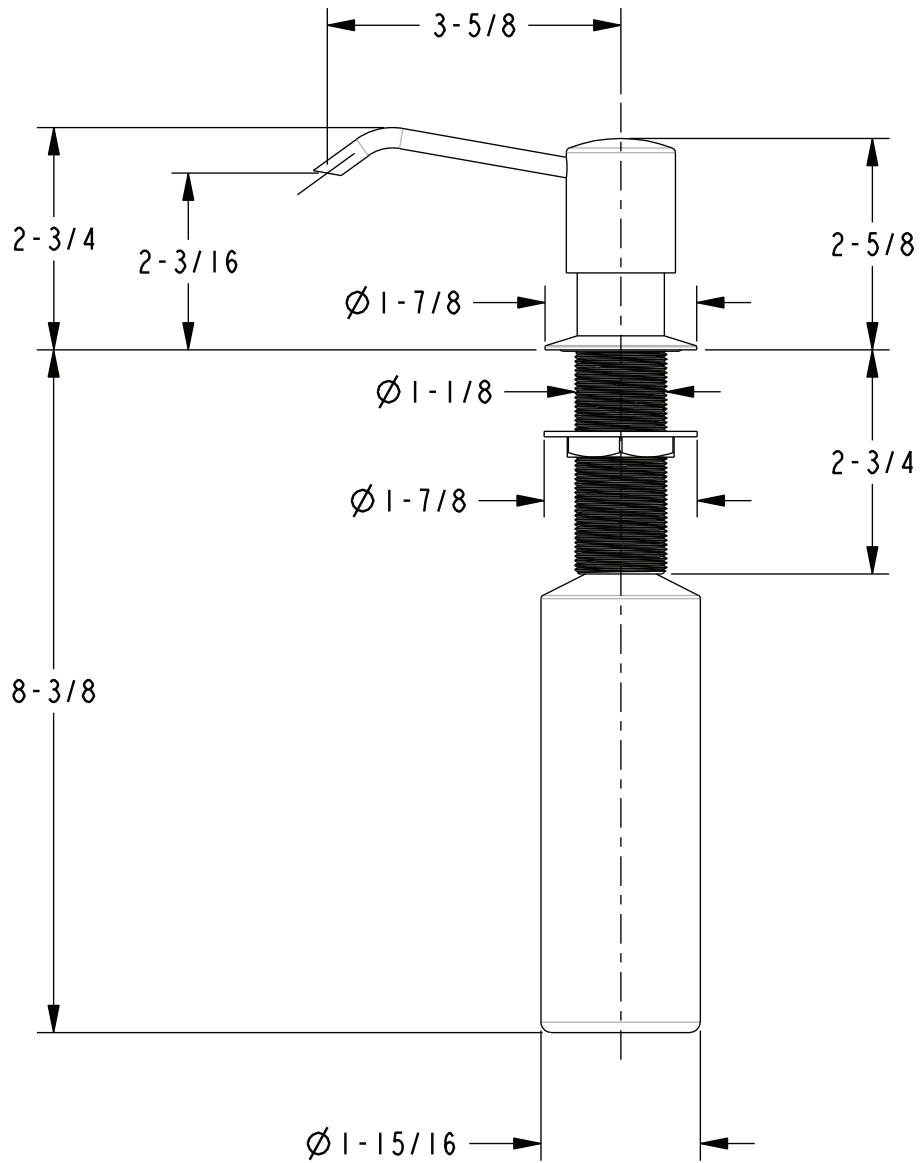

EAST LINEAR

Soap/Lotion Dispenser **125**

Also 125-6, 50931, 125-9

Features

- Solid brass construction
- Two piece brazed spout design
- Base with integral O-ring deck seal
- Removable spout for above deck refilling
- 8 fluid oz. (236 ml) capacity bottle included
- 2-3/16" (5.6 cm) spout height at outlet
- 3-5/8" (9.2 cm) spout reach (c-c)
- Complements East Linear Series

Specified Model

Model	Description	Colors Finishes
125	Soap/Lotion Dispenser	<input type="checkbox"/> 10B <input type="checkbox"/> 15 <input type="checkbox"/> 15S <input type="checkbox"/> 26 <input type="checkbox"/> Other
125-6	Soap / Lotion Replacement Pump Head	<input type="checkbox"/> 10B <input type="checkbox"/> 15 <input type="checkbox"/> 15S <input type="checkbox"/> 26 <input type="checkbox"/> Other
50931	Soap / Lotion Replacement Pump	<input type="checkbox"/> NA
125-9	Soap / Lotion Replacement Bottle	<input type="checkbox"/> NA

* Note: Requires 1-1/4" to 1-11/16" through hole. Accommodates 2-1/4" maximum deck thickness

Product Specification Add "Color / Finish" suffix to Model number, below.

The Soap / Lotion Dispenser shall be made of solid brass construction. Dispenser shall incorporate a removable top spout assembly for easy refilling access. Dispenser shall incorporate a refillable 8 fluid ounce (236 ml) capacity container. Product shall incorporate a 2-3/16" (5.6 cm) spout height at outlet and a 3-5/8" (9.2 cm) spout reach (c-c). Soap / Lotion Dispenser shall be Newport Brass Model 125/_____.

125

PRODUCT DIMENSIONS *(Units are in inches)*

East Linear Soap/Lotion Dispenser 125