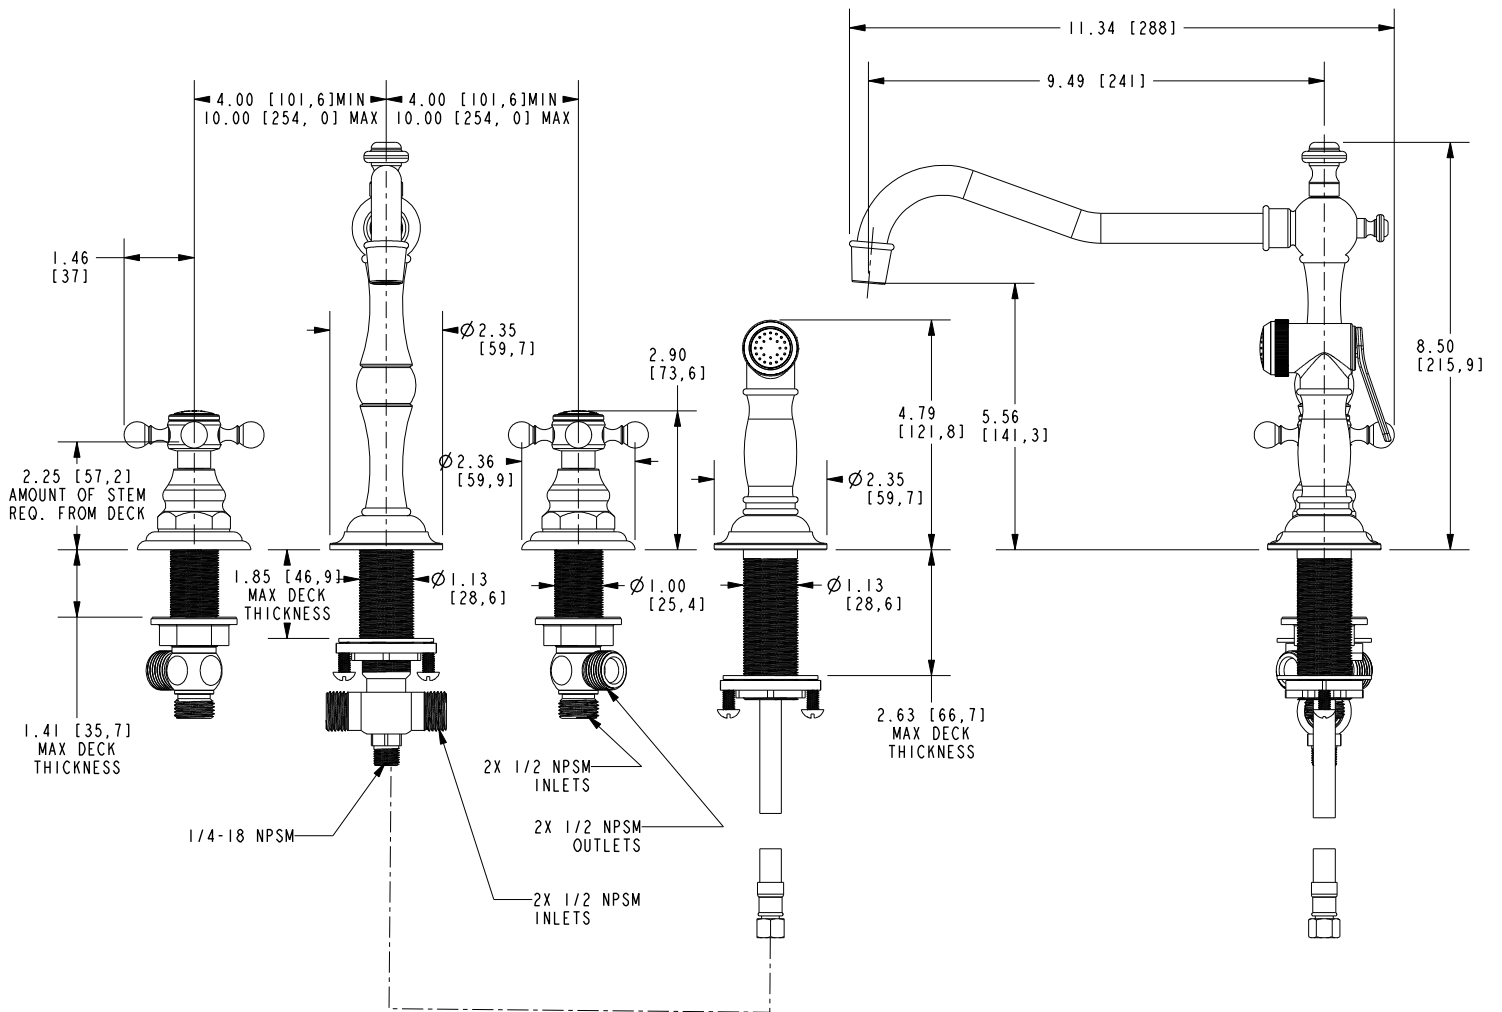

CHESTERFIELD

Two-Handle Kitchen Faucet 943

Features

- Solid brass construction
- Brass valve bodies
- Quarter-turn washerless ceramic disc valve cartridges
- Swivel spout assembly with integral diverter fitting
- Solid brass pull-out sidespray
- 5.56" (14.1 cm) spout height at outlet
- 9.49" (24.1 cm) spout reach (c-c)
- For 8" (20.3 cm) centers - Maximum 20" (50.8 cm)
- ADA Complaint (Handles Only)
- 1.8 GPM (6.8 LPM) Max

Product Specification Add "Color / Finish" suffix to Model number, below.

The Two-Handle Kitchen Faucet with Sidespray shall be made of solid brass construction. Faucet shall incorporate a swivel spout assembly with integral sidespray diverter fitting and feature brass valve bodies with quarter-turn washerless ceramic disc valve cartridges. Faucet shall have a 1.8 gallons (6.8 liters) per minute maximum flow rate. Product shall be for 8" (20.3 cm) centers - Maximum 20" (50.8 cm). Product shall incorporate a 5.56" (14.1 cm) spout height at outlet and a 9.49" (24.1 cm) spout reach (c-c). Faucet shall incorporate cross handles. Two-Handle Kitchen Faucet with Sidespray shall be Newport Brass Model 943/_____.

943

PRODUCT DIMENSIONS *(Units are in inches)*

Chesterfield Two-Handle Kitchen Faucet 943