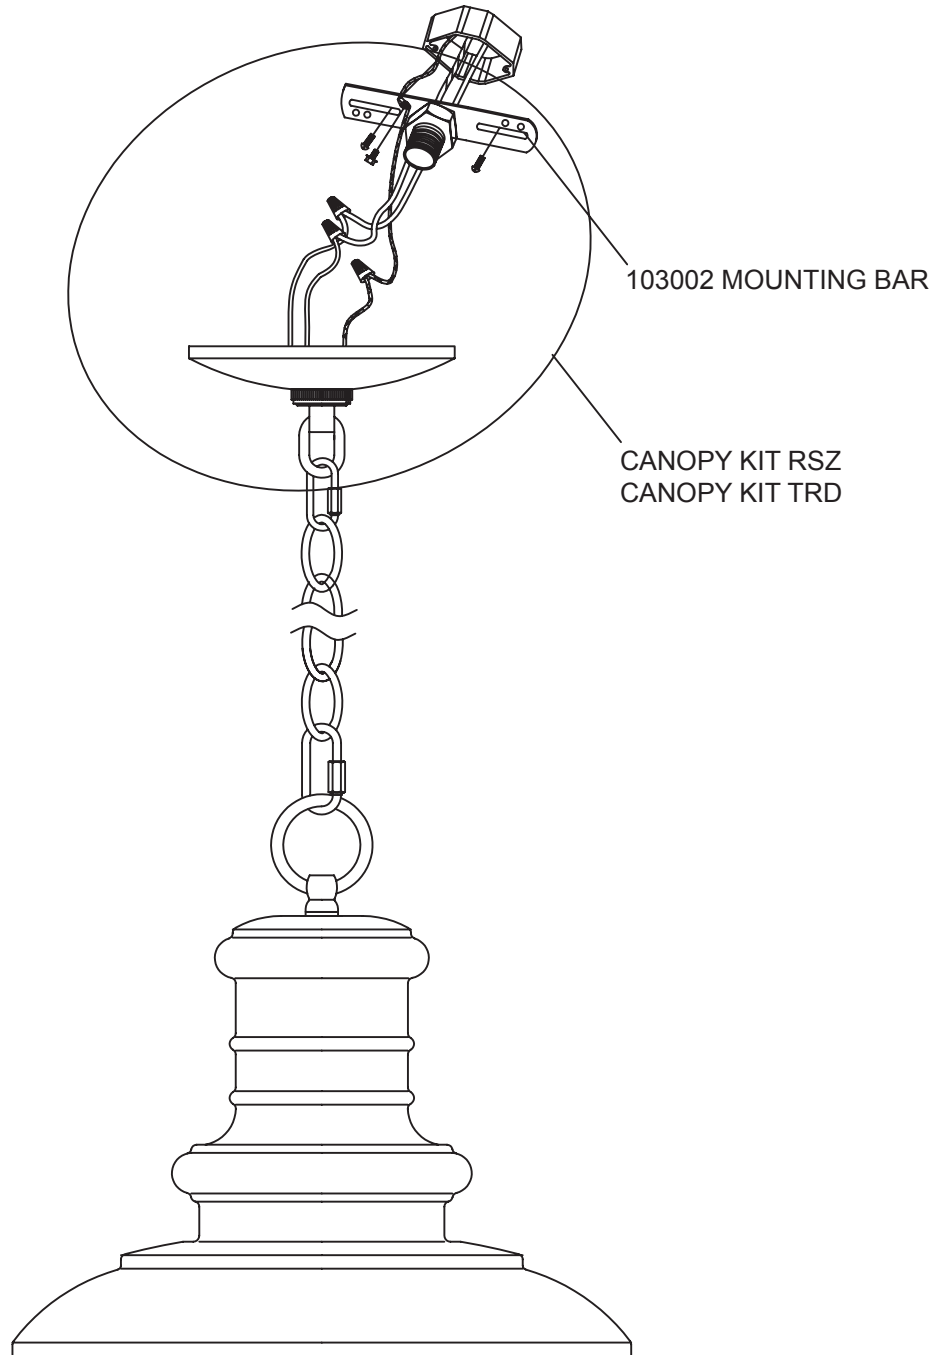

# Replacement Parts For

# OL8904

10/2012

Qty.	Part #	Description
	Canopy Kit RSZ Canopy Kit TRD	Canopy Kit RSZ-Redding Collection Canopy Kit TRD-Redding Collection
	103002	Mounting Bar

# FEISS®

EST. 1955