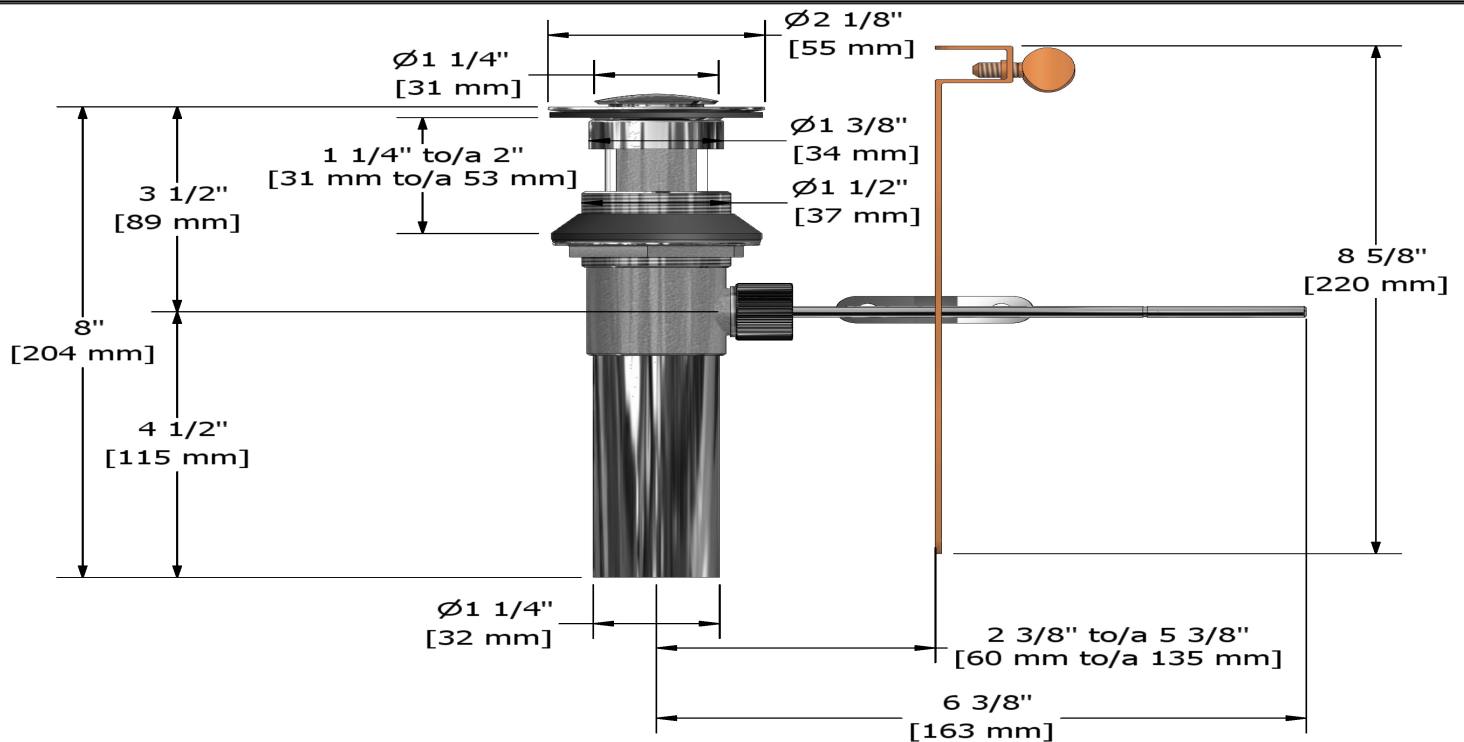

Sizes, models and finishes may differ from those presented.

Warranty

This Riobel Inc. product you have purchased carries a Limited Lifetime Warranty on the chrome, PVD finish, blacks and all working parts and is guaranteed from the initial purchase date against all manufacturing defects. All other finishes, including plastic components, are guaranteed for one year. All electric and/or electronic parts are covered by a 5-year limited warranty. The warranty offered on our products will be honored only if the installation is performed by a certified master plumber.

Customer Care

Phone (800) 777 - 9762 | Email: customer-care@houseofrohl.com | Website: houseofrohl.com/support/contact-us

Consult your local House of Rohl showroom for additional information and specifications. For complete warranty details and a list of showrooms, go to houseofrohl.com