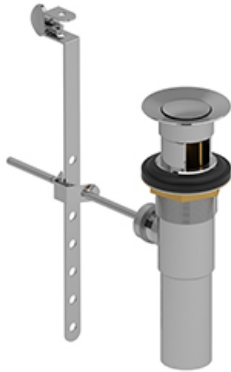

Specifications

Description

- Ø1¼" tail piece

Available colors

- C : Chrome
- BN : Brushed Nickel (PVD)
- PN : Polished Nickel (PVD)

Certifications

- CMR248 Approval
- CSA B125.2
- ASME A112.18.2

Lavatory pop-up drain with overflow
P170

cUPC®

Sizes, models and finishes may differ from those presented.

Warranty

This Riobel Inc. product you have purchased carries a Limited Lifetime Warranty on the chrome, PVD finish, blacks and all working parts and is guaranteed from the initial purchase date against all manufacturing defects. All other finishes, including plastic components, are guaranteed for one year. All electric and/or electronic parts are covered by a 5-year limited warranty. The warranty offered on our products will be honored only if the installation is performed by a certified master plumber.