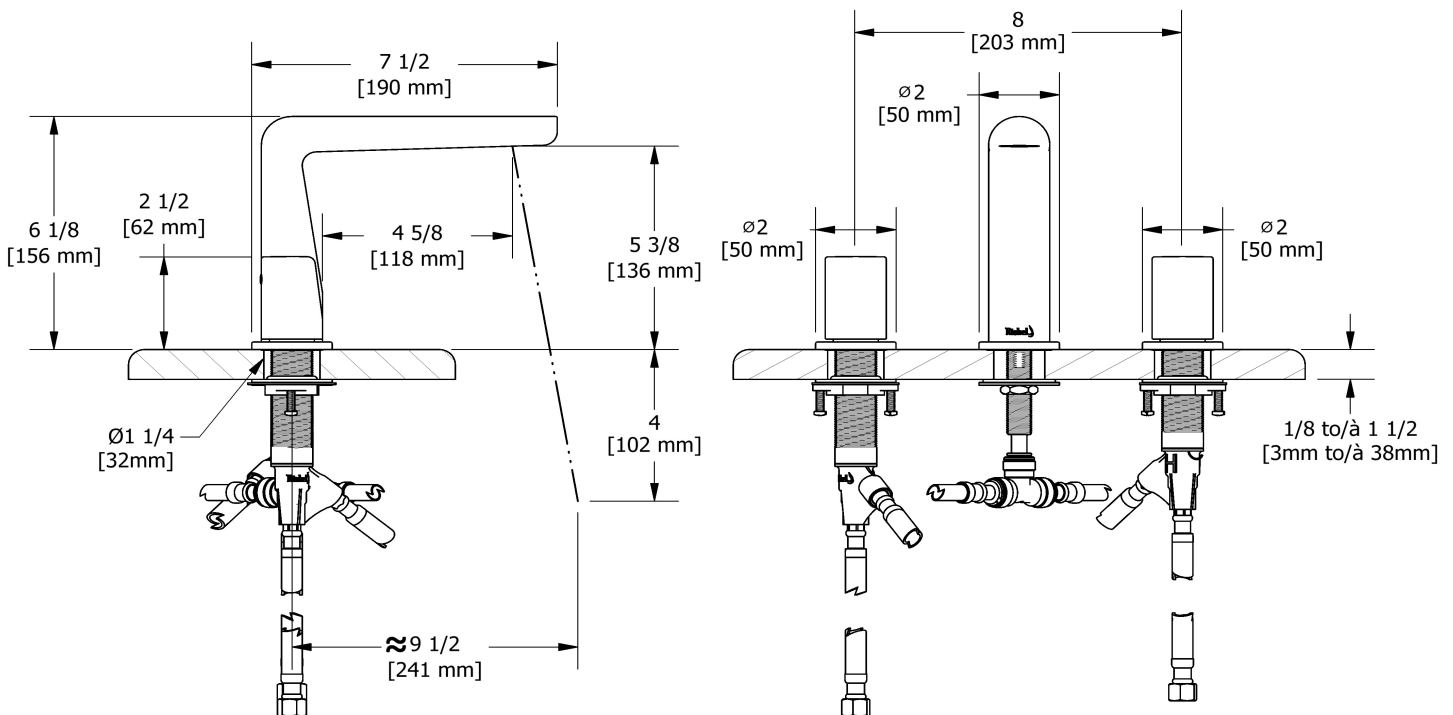

Sizes, models and finishes may differ from those presented.

Warranty

This **Riobel Inc.** product you have purchased carries a Limited Lifetime Warranty on the chrome, PVD finish, blacks and all working parts and is guaranteed from the initial purchase date against all manufacturing defects. All other finishes, including plastic components, are guaranteed for one year. All electric and/or electronic parts are covered by a 5-year limited warranty.

Customer Service

Ontario, West Canada : 888-287-5354 Quebec, Maritimes, United States : 866-473-8442