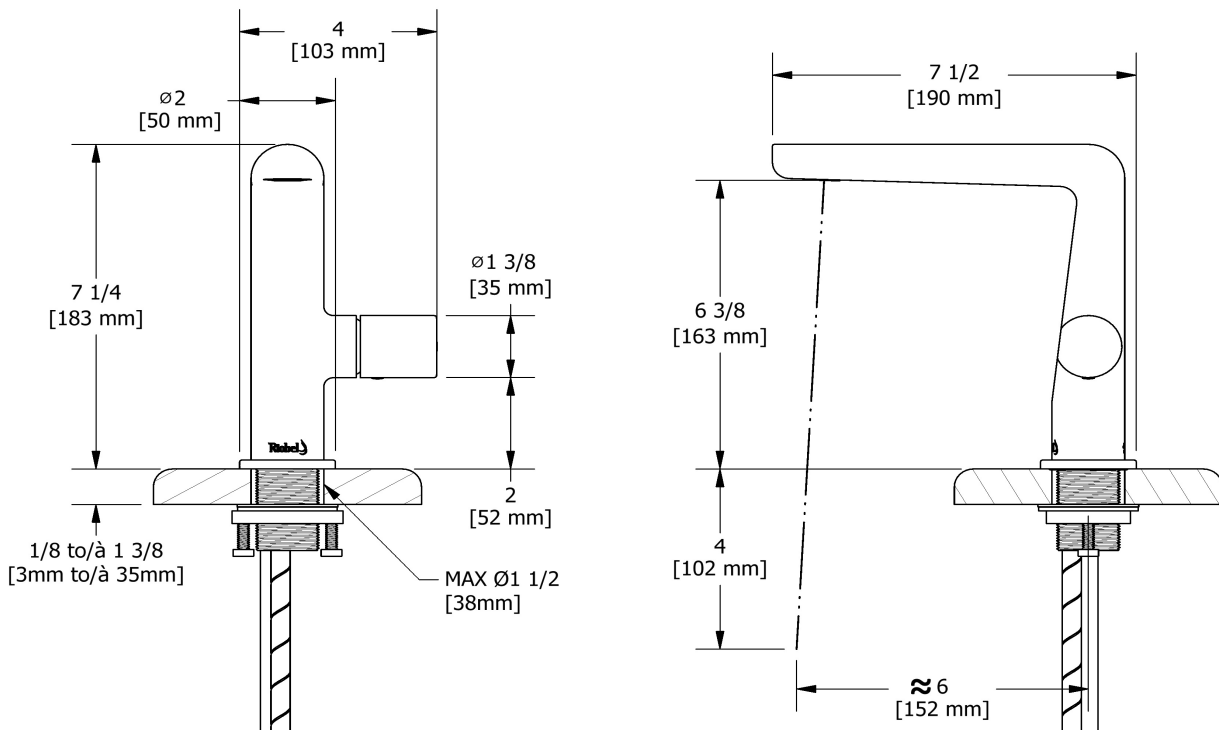

Sizes, models and finishes may differ from those presented.

Warranty

This **Riobel Inc.** product you have purchased carries a Limited Lifetime Warranty on the chrome, PVD finish, blacks and all working parts and is guaranteed from the initial purchase date against all manufacturing defects. All other finishes, including plastic components, are guaranteed for one year. All electric and/or electronic parts are covered by a 5-year limited warranty.

Customer Service

Ontario, West Canada : 888-287-5354 Quebec, Maritimes, United States : 866-473-8442