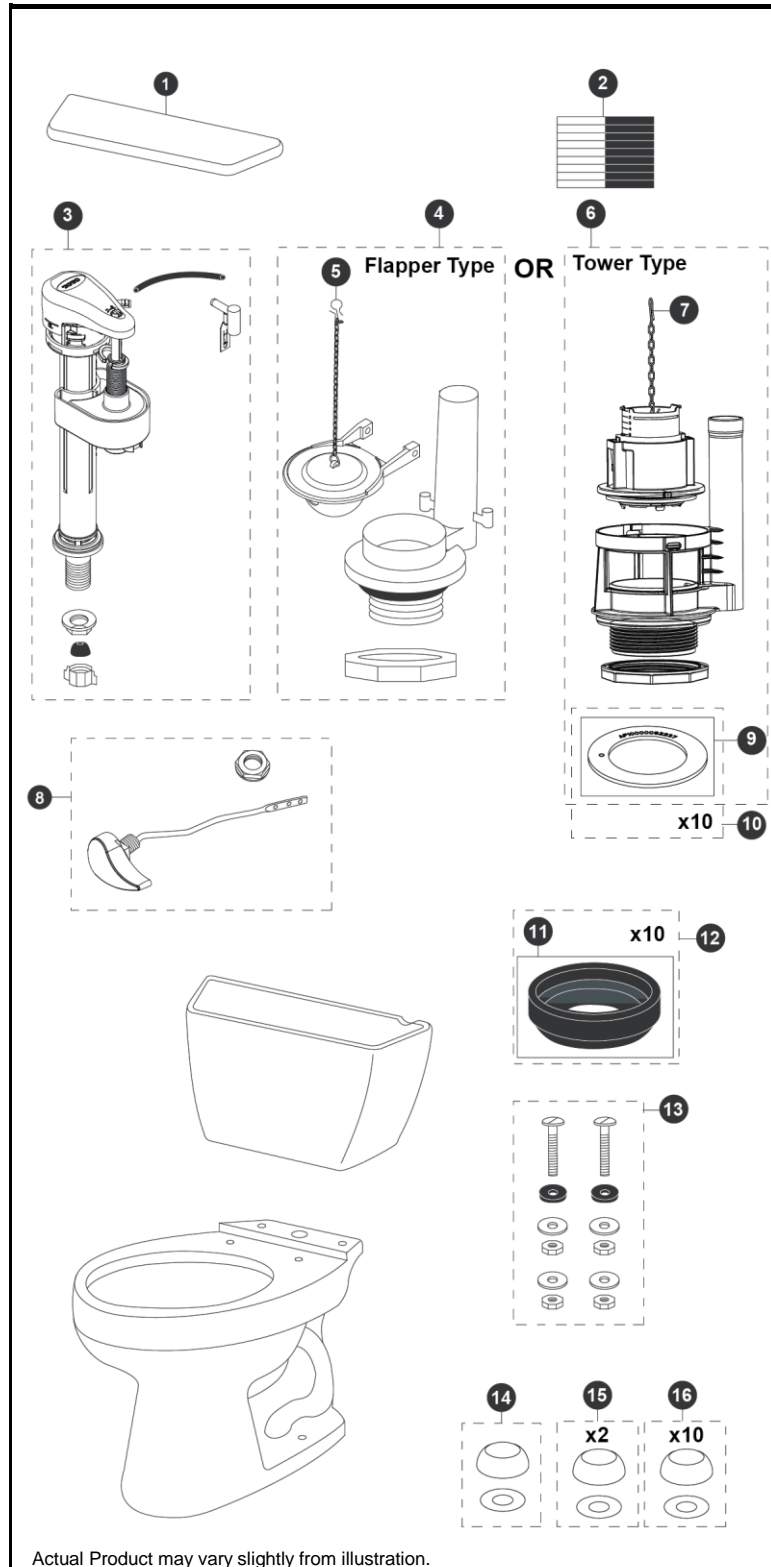

CST743E
C743E
ST743E

Drake®
1.28 Gpf Toilet, Round,
E-Max®, 12" Rough-In

Item	Part	Description
1	TCU743CRE#01	Tank Lid w/ Velcro Tape - Cotton
	TCU743CRE#03	Tank Lid w/ Velcro Tape - Bone
	TCU743CRE#11	Tank Lid w/ Velcro Tape - Colonial White
	TCU743CRE#12	Tank Lid w/ Velcro Tape - Sedona Beige
	TCU743CRE#51	Tank Lid w/ Velcro Tape - Ebony
2	THU107	Velcro Tape
3	TSU53A	Fill Valve
4	THU129P-A	Flush Valve
5	THU500S	Flapper w/ Chain
6	THU445.10F-A	Drain Valve for Tower Type
7	THU440-A	Flush Tower
8	THU068#01	Trip Lever - Cotton
	THU068#03	Trip Lever - Bone
	THU068#11	Trip Lever - Colonial White
	THU068#12	Trip Lever - Sedona Beige
	THU068#51	Trip Lever - Ebony
	THU068#CP	Trip Lever - Chrome Plated
	THU068#BN	Trip Lever - Brushed Nickel
	THU068#PN	Trip Lever - Polished Nickel
9	THU407	Seal Gasket (1 piece)
10	THU370	Seal Gasket (10 pieces)
11	9BU024E	3" Tank to Bowl Gasket
12	THU131	Tank to Bowl Gaskets (10 pieces)
13	TSU01D	Tank Mounting Kit
14	THU044#01	Bolt Cap Set - Cotton (1 set)
	THU044#03	Bolt Cap Set - Bone (1 set)
	THU044#11	Bolt Cap Set - Colonial White (1 set)
	THU044#12	Bolt Cap Set - Sedona Beige
	THU044#51	Bolt Cap Set - Ebony
15	THU044S#01	Bolt Cap Sets - Cotton (2 pieces)
	THU044S#03	Bolt Cap Sets - Bone (2 pieces)
	THU044S#11	Bolt Cap Sets - Colonial White (2 pieces)
	THU044S#12	Bolt Cap Sets - Sedona Beige (2 pieces)
	THU044S#51	Bolt Cap Sets - Ebony (2 pieces)
16	THU098#01	Bolt Cap Sets - Cotton (20 pieces)
	THU098#03	Bolt Cap Sets - Bone (20 pieces)
	THU098#11	Bolt Cap Sets - Colonial White (20 pieces)
	THU098#12	Bolt Cap Sets - Sedona Beige (20 pieces)
	THU098#51	Bolt Cap Sets - Ebony (20 pieces)

Note:

Product Number Explanations

Two-Piece Toilet

(CST) Gravity Type Toilet
(743) Model
(E) E-Max®

Tank

(ST) Tank
(743) Model

Bowl

(C) Bowl
(743) Model
(E) E-Max®