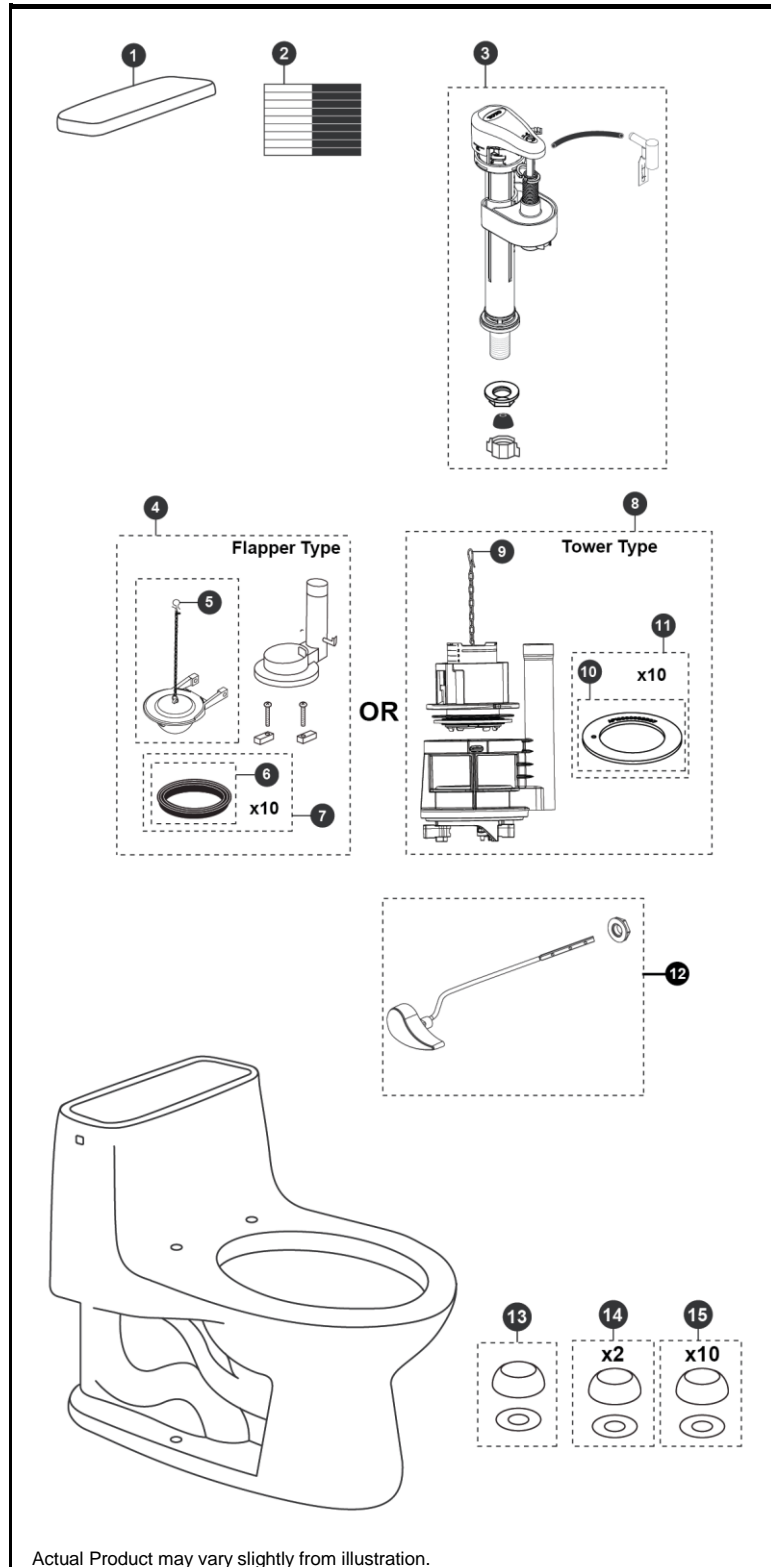

**Ultimate®
1.6 Gpf Toilet, Round,
Power Gravity®, 12" Rough-In**

MS853113
CST853
CST853T

Item	Part	Description
1	TCU854CRP#01	Tank Lid w/ Velcro Tape - Cotton
	TCU854CRP#03	Tank Lid w/ Velcro Tape - Bone
	TCU854CRP#11	Tank Lid w/ Velcro Tape - Colonial White
	TCU854CRP#12	Tank Lid w/ Velcro Tape - Sedona Beige
2	THU107	Velcro Tape
3	TSU54A	Fill Valve
4	THU002Z	Flush Valve Assembly w/ Flapper
5	THU500S	Flapper w/ Chain
6	9BU002E	Flush Valve Gasket (1 piece)
7	THU097	Flush Valve Gasket (10 pieces)
8	THU460.15E-A	Drain Valve
9	THU460-A	Flush Tower
10	THU407	Seal Gasket (1 piece)
11	THU370	Seal Gasket (10 piece)
12	THU004#01	Trip Lever - Cotton
	THU004#03	Trip Lever - Bone
	THU004#11	Trip Lever - Colonial White
	THU004#12	Trip Lever - Sedona Beige
	THU004#CP	Trip Lever - Polished Chrome
	THU004#BN	Trip Lever - Brushed Nickel
	THU004#PN	Trip Lever - Polished Nickel
13	THU044#01	Bolt Cap Set - Cotton (1 set)
	THU044#03	Bolt Cap Set - Bone (1 set)
	THU044#11	Bolt Cap Set - Colonial White (1 set)
	THU044#12	Bolt Cap - Sedona Beige
14	THU044S#01	Bolt Cap Set - Cotton (2 pieces)
	THU044S#03	Bolt Cap Set - Bone (2 pieces)
	THU044S#11	Bolt Cap Set - Colonial White (2 pieces)
	THU044S#12	Bolt Cap Set - Sedona Beige (2 pieces)
15	THU098#01	Bolt Cap Sets - Cotton (20 pieces)
	THU098#03	Bolt Cap Sets - Bone (20 pieces)
	THU098#11	Bolt Cap Sets - Colonial White (20 pieces)
	THU098#12	Bolt Cap Sets - Sedona Beige (20 pieces)

Note:

Product Number Explanations

One-Piece Toilet

(MS) Toilet & Seat Combination
(CST) Gravity Type Toilet
(853) Toilet Model
(113) Seat Model
(T) Drain Valve Tower

Colors

(#01) Cotton
(#03) Bone
(#11) Colonial White
(#12) Sedona Beige

Actual Product may vary slightly from illustration.