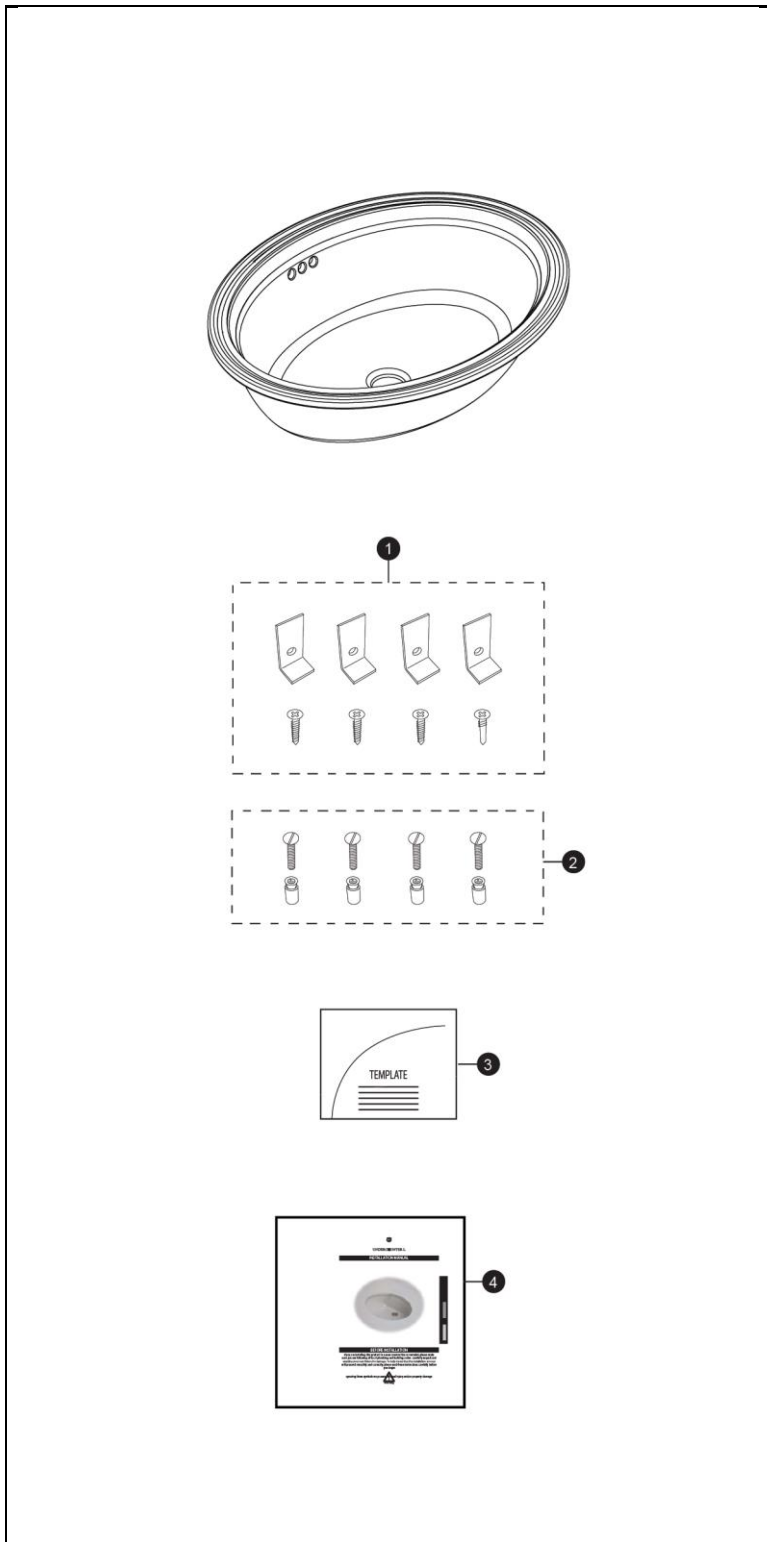

Dartmouth® Under Counter Lavatory

Item	Part	Description
1	THU408	Mounting set, UC lav, standard rim
2	THU410	Anchor set, UC lav, hard surface
3	0GU168	Template, LT643
4	0GU035-5	Installation and Owner's Manual, UC lav

Note:

Product Number Explanations	
Under Counter Lavatory	Colors
(LT) Lavatory	(#01) Cotton
(643) Model	(#03) Bone
	(#11) Colonial White
	(#12) Sedona Beige
	(#51) Ebony

Actual Product may vary slightly from illustration.