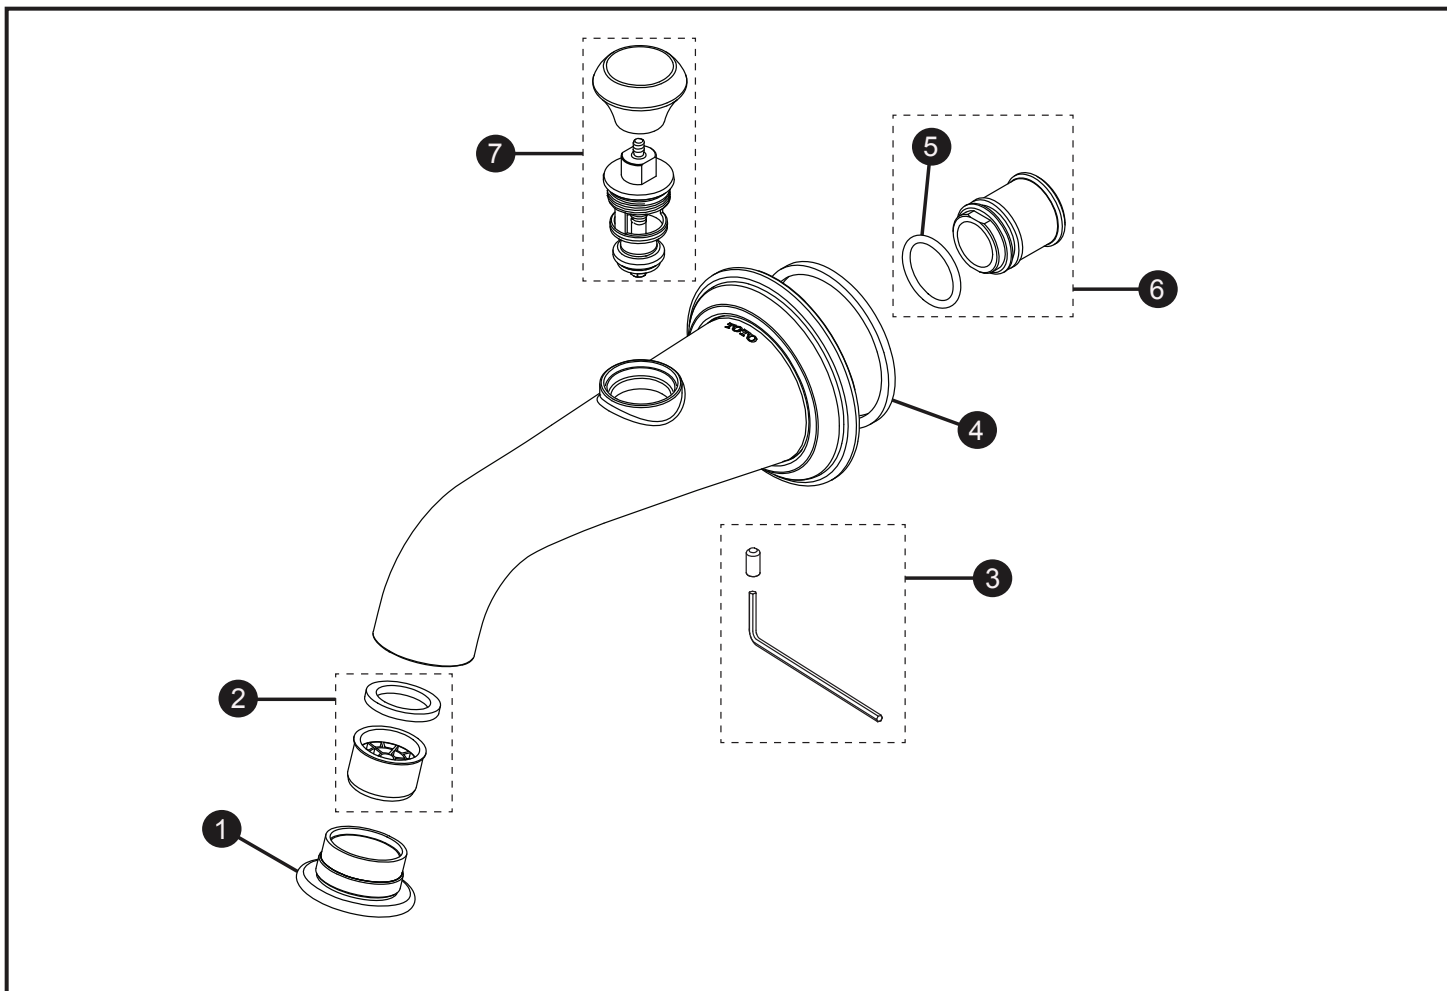

Vivian®
Diverter Tub Spout

Item	Part	Description
1*	THP4820#\$\$	Housing
2	THP4924	Flow Insert and Gasket
3	THP4815	Set Screw and Hex Wrench
4	THP4816	Gasket
5	THP4812	O-Ring
6	THP4813	Adapter with O-Ring
7*	THP4887#\$\$	Diverter with Knob

* Please specify finish when ordering

LEGEND
\$\$ = Denotes Finish
#CP = Polished Chrome
#BN = Brushed Nickel
#PN = Polished Nickel