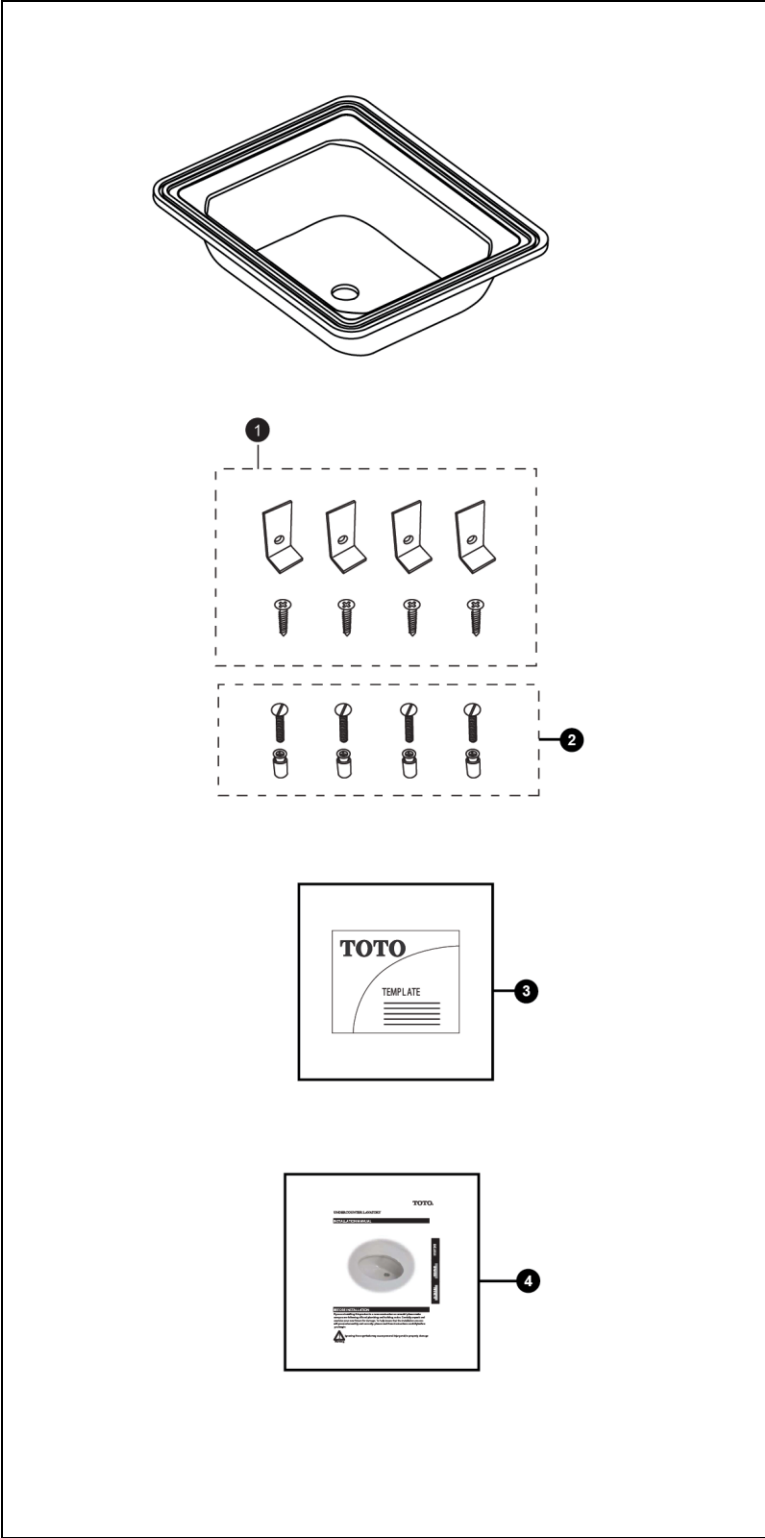

**Guinevere®  
Under Counter Lavatory**

Item	Part	Description
1	THU408	Mounting set, UC lav, standard rim
2	THU410	Anchor set, UC lav, hard surface
3	0GU174	Mounting Template
4	0GU035-5	Installation and Owner's Manual, UC lav

**Note:**

Product Number Explanations	
<b>Under Counter Lavatory</b>	<b>Colors</b>
(LT) Lavatory	(#01) Cotton White
(973) Model	(#03) Bone
(G) CeFIONtect™ (#01, #03, #11, #12 colors only)	(#11) Colonial White
	(#12) Sedona Beige
	(#51) Ebony

Actual Product may vary slightly from illustration.