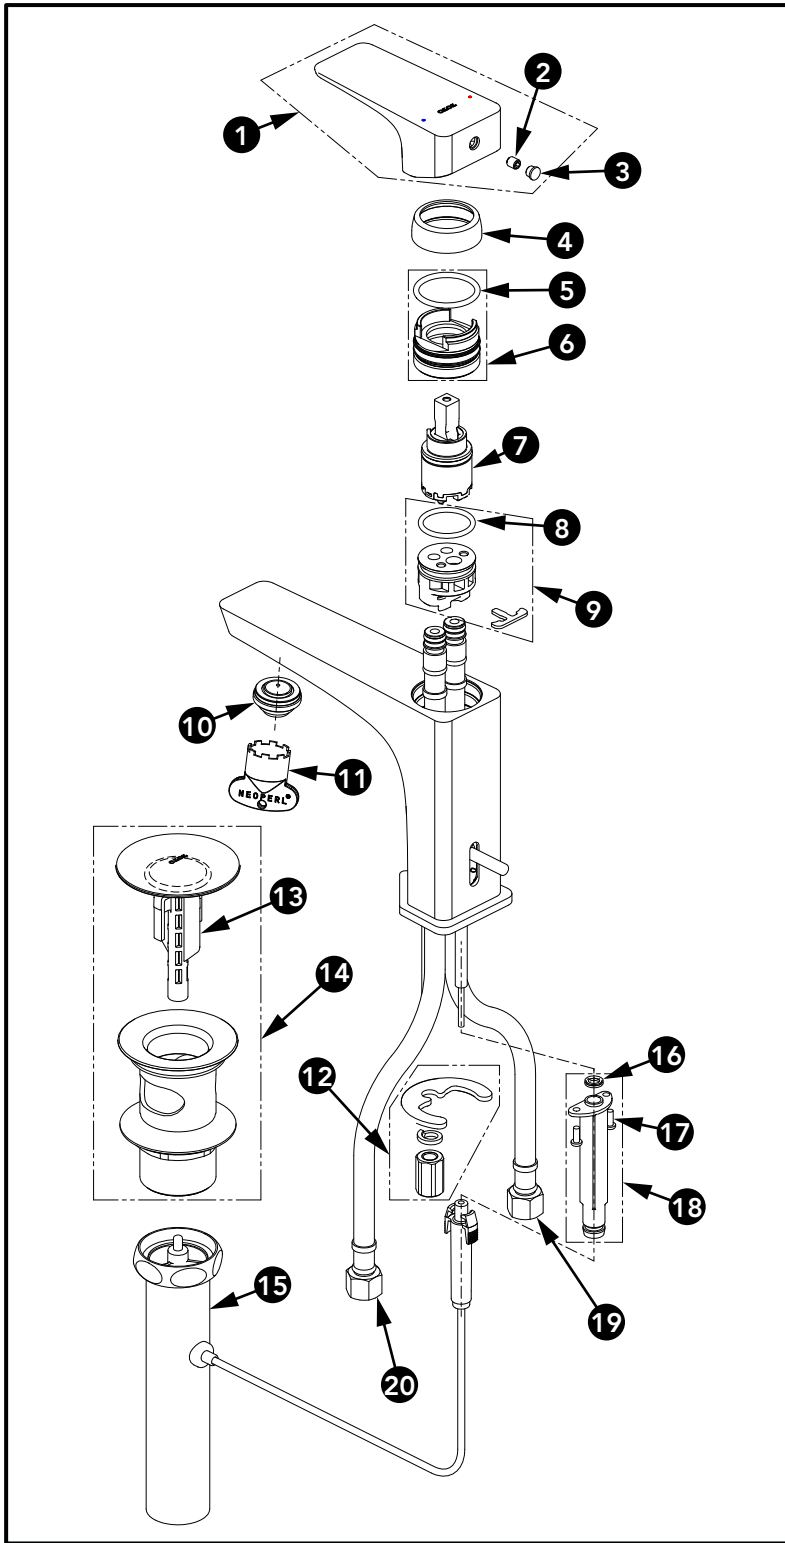

GE Single Handle Lavatory Faucet

Item	Part	Description
1	THP5533#\$\$	Handle Assembly
2	THP5110	Set Screw
3	THP5296	Plug
4	THP5534#\$\$	Escutcheon
5	THP5535	O-Ring
6	THP5536	Valve Cap
7	THP5576	Cartridge
8	THP5115	O-Ring
9	THP5116	Cartridge Base
10	THP5164	1.2gpm Aerator
11	THP5118	Aerator Key
12	THP5120	Spout Mounting Hardware
13	THP5537#\$\$	Plunger
14	THP5538#\$\$	Top Drain Assembly
15	THP5539	Bottom Drain Assembly
16	THP5540	Gasket
17	THP5541	Screws x2
18	THP5542	Drain Lift Rod Sleeve
19	THP5543	Supply Hose, Hot (TLG07301U)
	THP5544	Supply Hose, Hot (TLG07303U, TLG07305U)
20	THP5545	Supply Hose, Cold (TLG07301U)
	THP5546	Supply Hose, Cold (TLG07303U, TLG07305U)

* Please specify finish when ordering

LEGEND
\$ = Denotes Finish
#CP = Polished Chrome
#BN = Brushed Nickel
#PN = Polished Nickel