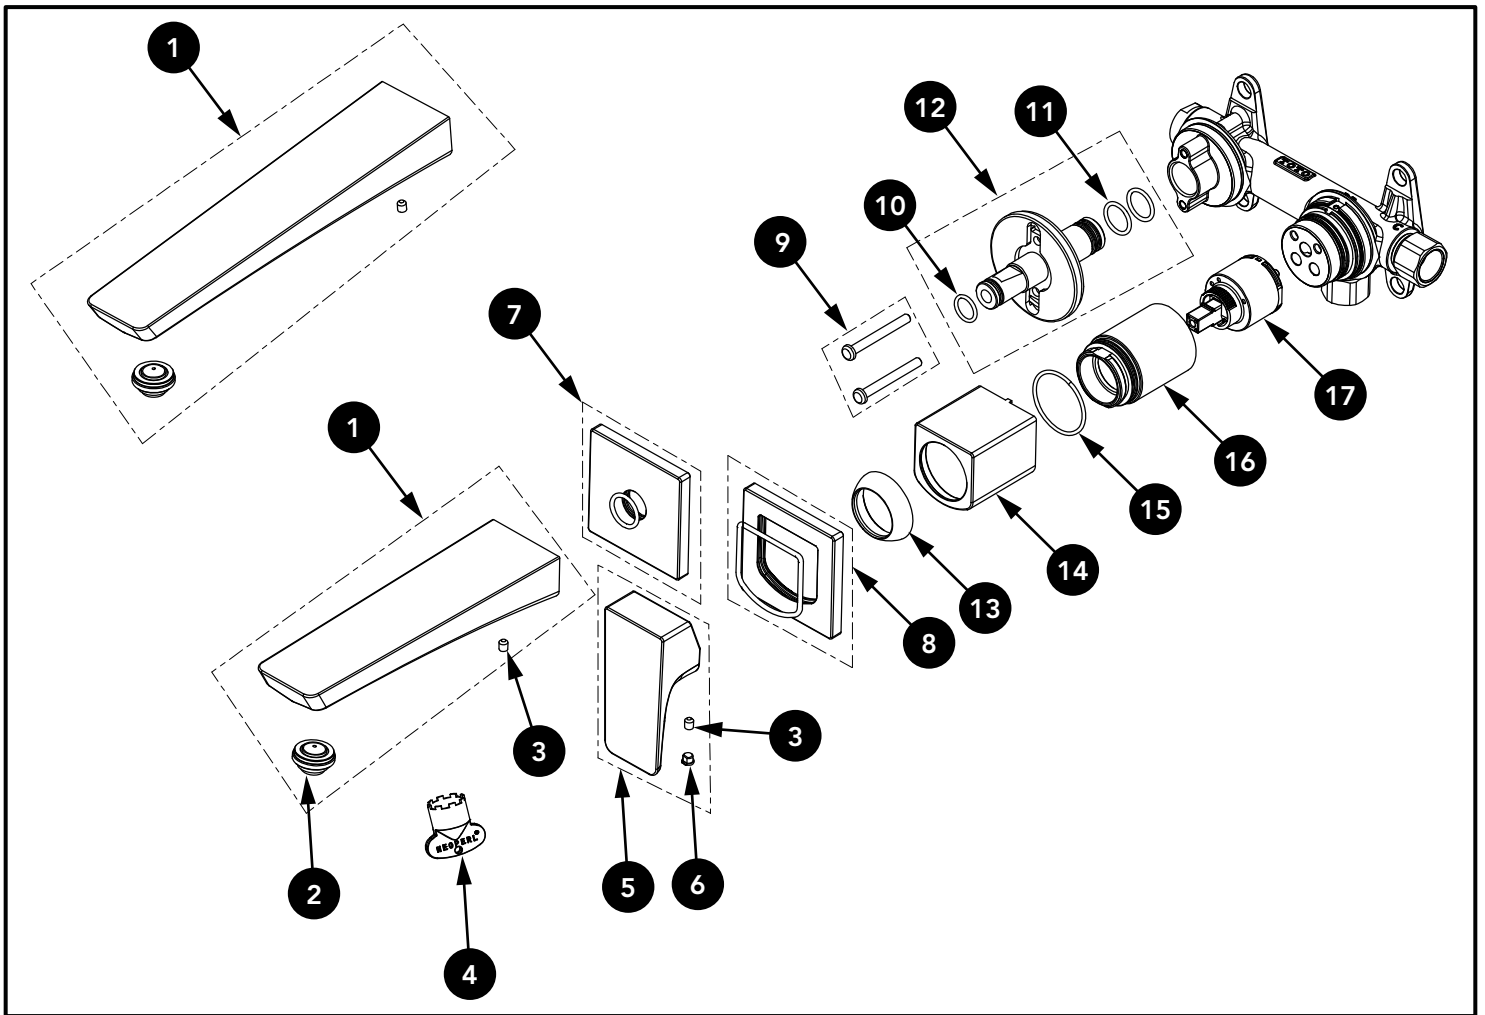

GE Single Handle Lavatory Faucet, Wall-Mount

Item	Part	Description
1	THP5472#\$\$	Spout Assembly S (TLG07307U)
	THP5470#\$\$	Spout Assembly L (TLG07308U)
2	THP5117	1.2gpm Aerator
3	THP5110	Set Screw
4	THP5118	Aerator Key
5	THP5474#\$\$	Handle Assembly
6	THP5296	Plug
7	THP5148#\$\$	Spout Escutcheon
8	THP5475#\$\$	Handle Escutcheon
9	THP5150	Screw x 2
10	THP5151	O-Ring (1pc)
11	THP4070	O-Ring (1pc)
12	THP5153	Spout Adapter
13	THP5111#\$\$	Escutcheon
14	THP5476#\$\$	Outer Sleeve
15	THP5477	O-Ring (1pc)
16	THP5478	Cartridge Sleeve
17	THP5156	Cartridge

* Please specify finish when ordering

LEGEND
#\$\$ = Denotes Finish
#CP = Polished Chrome
#BN = Brushed Nickel
#PN = Polished Nickel