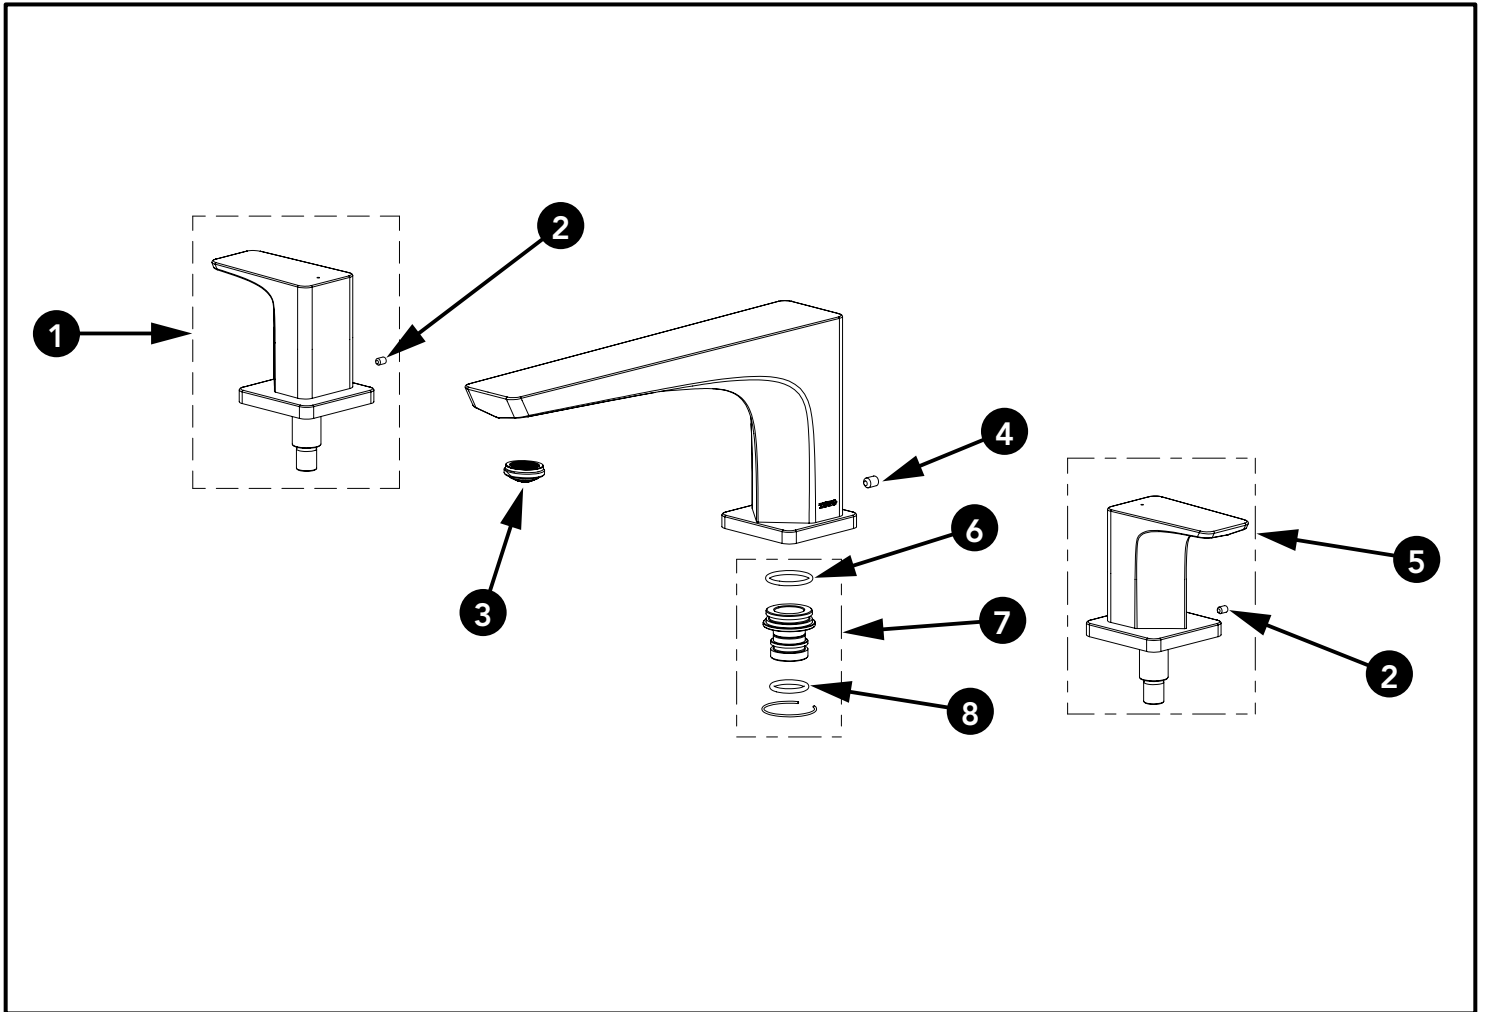

GE Roman Tub Filler Trim (3-Hole)

Item	Part	Description
1	THP5454#\$\$	Handle (HOT)
2	THP5422	Set Screw
3	THP5214	Aerator
4	THP5429	Set Screw
5	THP5453#\$\$	Handle (COLD)
6	THP5180	O-Ring
7	THP5182	Valve Connector Set
8	THP5181	O-Ring

* Please specify finish when ordering

LEGEND
\$\$ = Denotes Finish
#CP = Polished Chrome
#BN = Brushed Nickel
#PN = Polished Nickel