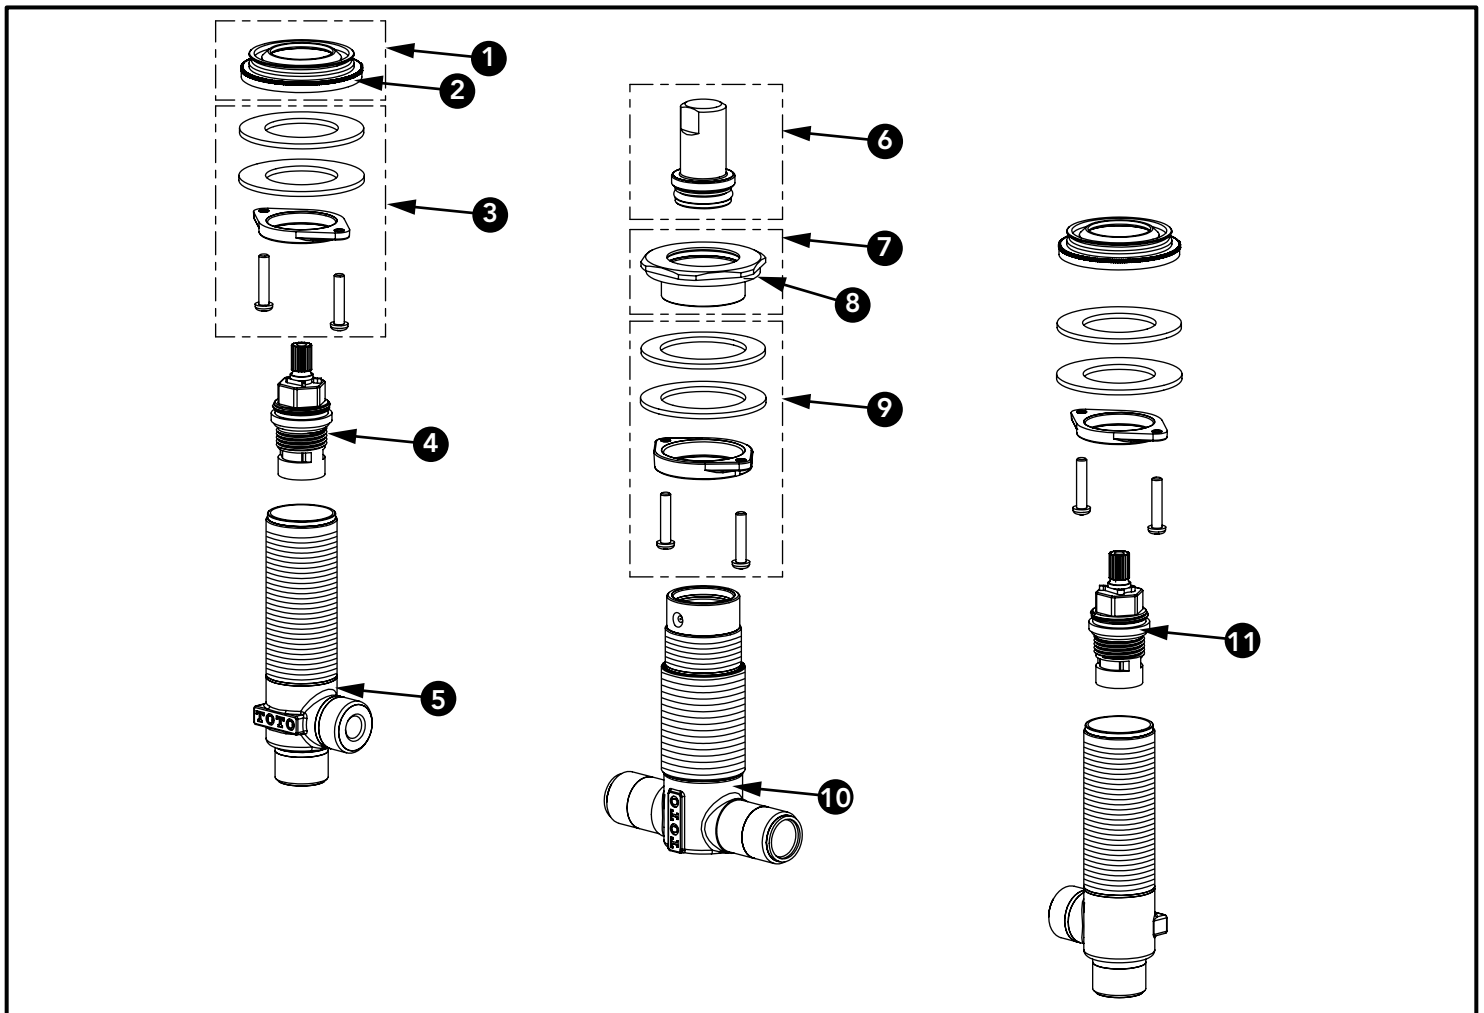

Roman Tub Filler Valve (3-Hole)

Item	Part	Description
1	THP5165	Collar
2	THP5166	Foam Gasket
3	THP5167	Mounting Hardware
4	THP4021	Cartridge (HOT)
5	THP5460	Valve Body
6	THP5193	Plug Cover
7	THP5462	Diverter Collar
8	THP5195	Foam Gasket
9	THP5196	Diverter Mounting Hardware
10	THP5464	Diverter Body
11	THP4040	Cartridge (COLD)

* Please specify finish when ordering

LEGEND
\$\$ = Denotes Finish
#CP = Polished Chrome
#BN = Brushed Nickel
#PN = Polished Nickel