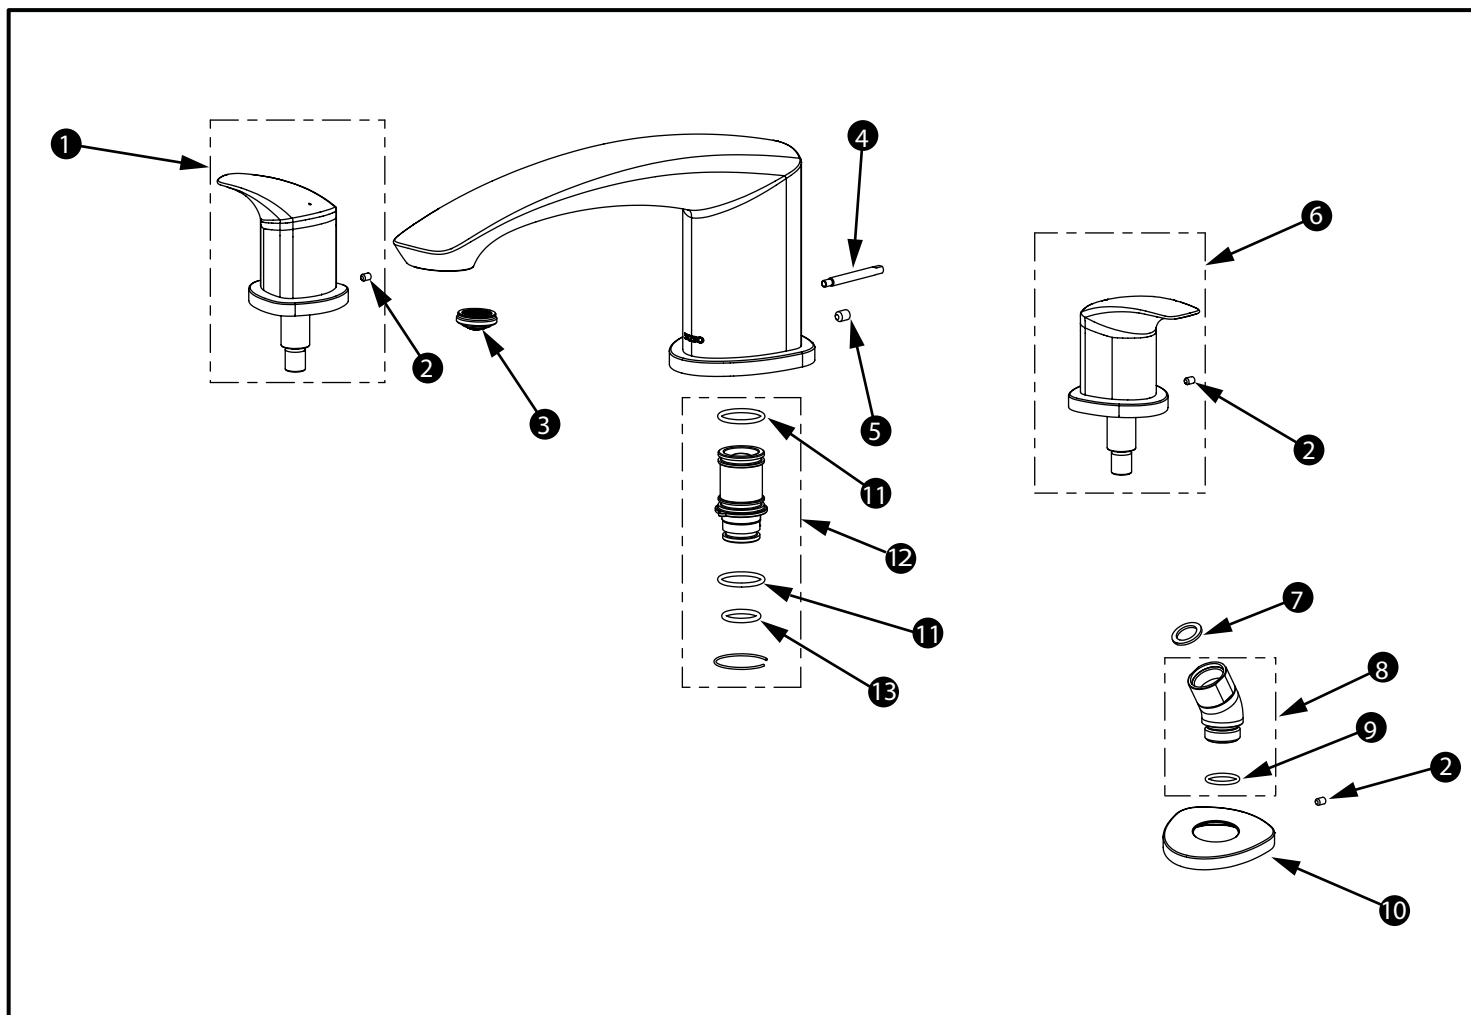

GM Roman Tub Filler Trim (4-Hole)

Item	Part	Description
1	THP5451#\$\$	Handle (HOT)
2	THP5422	Set Screw
3	THP5214	Aerator
4	THP5185#\$\$	Diverter Bar
5	THP5429	Set Screw
6	THP5450#\$\$	Handle (COLD)
7	THP4229	Gasket
8	THP5187#\$\$	Elbow
9	THP4070	O-Ring
10	THP5445#\$\$	Escutcheon
11	THP5180	O-Ring
12	THP5190	Valve Connector Set
13	THP5181	O-Ring

* Please specify finish when ordering

LEGEND
\$\$ = Denotes Finish
#CP = Polished Chrome
#BN = Brushed Nickel
#PN = Polished Nickel