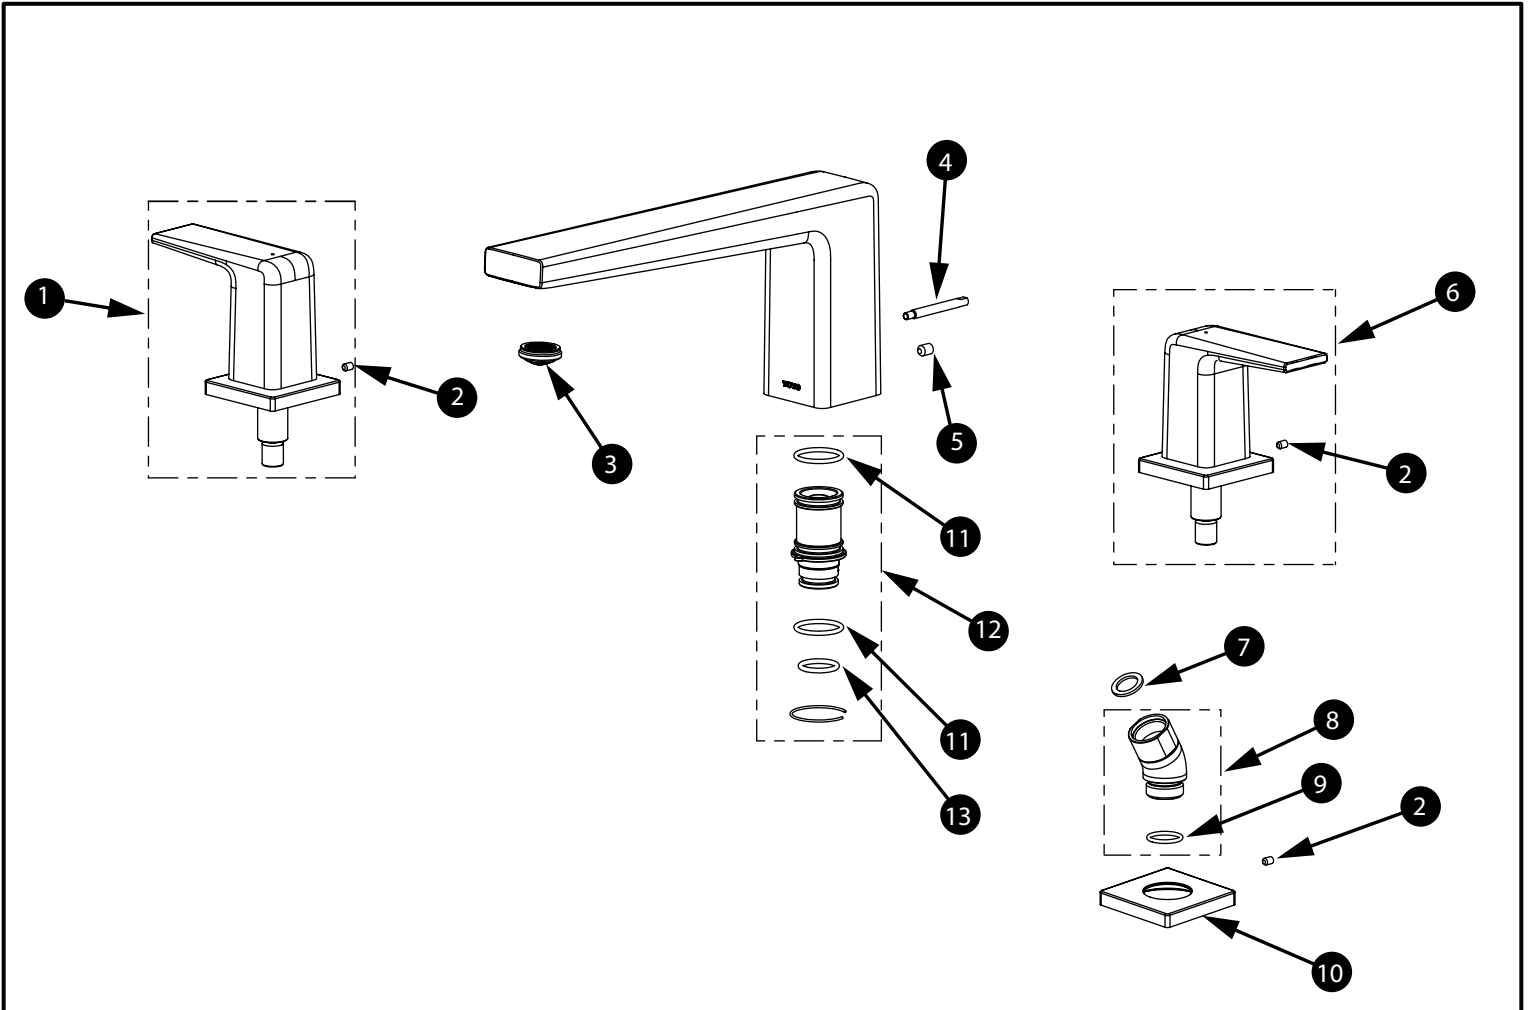

**GB Roman Tub Filler Trim (4-Hole)**

Item	Part	Description
1	THP5449#\$\$	Handle (HOT)
2	THP5422	Set Screw
3	THP5214	Aerator
4	THP5185#\$\$	Diverter Bar
5	THP5429	Set Screw
6	THP5448#\$\$	Handle (COLD)
7	THP4229	Gasket
8	THP5187#\$\$	Elbow
9	THP4070	O-Ring
10	THP5189#\$\$	Escutcheon
11	THP5180	O-Ring
12	THP5190	Valve Connector Set
13	THP5181	O-Ring

LEGEND
\$\$ = Denotes Finish
#CP = Polished Chrome
#BN = Brushed Nickel
#PN = Polished Nickel

\* Please specify finish when ordering