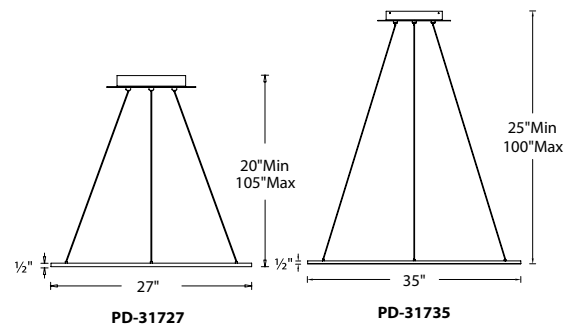

PRODUCT DESCRIPTION

Spectacular halo of direct and indirect light from an impossible form.

FEATURES

- Ultra thin 1/2" edge-lit disc
- Edge-lit panel evenly illuminates up & down
- Thin powered aircraft cables provide an ultra-clean look
- Universal voltage driver (120V - 277V) concealed inside canopy
- Can be mounted on a sloped ceiling
- Color Temperature: 3000K
- CRI: 90
- Rated Life: 44,000 hours

SPECIFICATIONS

Construction: Aluminum

Input: 120V - 277V

Dimming: 100% - 10% ELV

Light Source: High output LED

Finish: Titanium (TT), Black (BK)

Standards: ETL/cETL, Damp location listed, JA8 2016 Title 24 Compliant

ORDER NUMBER

Model	Size	Watt	Delivered Lumens	Finish
PD-31727	27"	54W	3580	TT Titanium
PD-31735	35"	85W	4366	BK Black

Example: PD-31735-BK

dweLED.com
Phone (800) 526.2588
Fax (800) 526.2585

Headquarters/Eastern Distribution Center
44 Harbor Park Drive
Port Washington, NY 11050