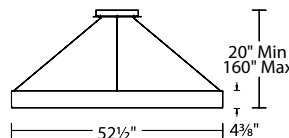

CORSO - LED Pendant

PD-33718, PD-33732, PD-33743, PD-33753

dweLED

by WAC Lighting

PRODUCT DESCRIPTION

Cleverly hidden LED modules and a circular frosted diffuser floating inside a halo of spun aluminum.

FEATURES

- Acrylic diffuser to provide even illumination with no LED hotspots
- Thin powered aircraft cables provide an ultra-clean look
- Can be mounted on a sloped ceiling
- Universal voltage driver (120V - 220V - 277V) concealed within canopy.
- Color Temperature: 3000K
- CRI: 90
- Rated Life: 75,000 hours

Fixture Type:

Catalog Number:

Project: _____

Location: _____

SPECIFICATIONS

Construction: Aluminum with acrylic diffuser.

Input: 120V - 277V

Dimming: 100% - 10% ELV
100% - 5% 0-10V

Light Source: High output LED

Finish: White (WT), Black (BK), Brushed Aluminum (AL)

Standards: ETL/cETL, Damp location listed, JA8 2016 Title 24 Compliant

PD-33753

ORDER NUMBER

Model	Size	Watt	LED Lumens	Delivered Lumens	Finish
PD-33718	18"	22W	1495	940	WT White BK Black AL Brush Aluminum
PD-33732	32"	88W	6340	4435	
PD-33743	43"	125W	11115	7300	
PD-33753	53"	169W	12028	8458	

Example: PD-33732-BK

dweLED.com
Phone (800) 526.2588
Fax (800) 526.2585

Headquarters/Eastern Distribution Center
44 Harbor Park Drive
Port Washington, NY 11050

Central Distribution Center
1600 Distribution Ct
Lithia Springs, GA 30122

Western Distribution Center
1750 Archibald Avenue
Ontario, CA 91760