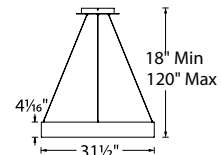

CORSO - LED Pendant

PD-33718, PD-33732, PD-33743, PD-33753

dweLED

by WAC Lighting

PRODUCT DESCRIPTION

Cleverly hidden LED modules and a circular frosted diffuser floating inside a halo of spun aluminum.

FEATURES

- Acrylic diffuser to provide even illumination with no LED hotspots
- Thin powered aircraft cables provide an ultra-clean look
- Can be mounted on a sloped ceiling
- Universal voltage driver (120V - 220V - 277V) concealed within canopy.
- Color Temperature: 3000K
- CRI: 90
- Rated Life: 75,000 hours

Fixture Type:

Catalog Number:

Project: _____

Location: _____

SPECIFICATIONS

Construction: Aluminum with acrylic diffuser.

Input: 120V - 277V

Dimming: 100% - 10% ELV
100% - 5% 0-10V

Light Source: High output LED

Finish: White (WT), Black (BK), Brushed Aluminum (AL)

Standards: ETL/cETL, Damp location listed, JA8 2016 Title 24 Compliant

PD-33732

ORDER NUMBER

Model	Size	Watt	LED Lumens	Delivered Lumens	Finish
PD-33718	18"	22W	1495	940	WT White BK Black AL Brush Aluminum
PD-33732	32"	88W	6340	4435	
PD-33743	43"	125W	11115	7300	
PD-33753	53"	169W	12028	8458	

Example: PD-33732-BK

dweLED.com
Phone (800) 526.2588
Fax (800) 526.2585

Headquarters/Eastern Distribution Center
44 Harbor Park Drive
Port Washington, NY 11050

Central Distribution Center
1600 Distribution Ct
Lithia Springs, GA 30122

Western Distribution Center
1750 Archibald Avenue
Ontario, CA 91760