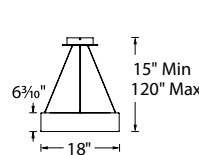

CORSO - LED Pendant

PD-33718, PD-33732, PD-33743, PD-33753

dweLED

by WAC Lighting

PRODUCT DESCRIPTION

Cleverly hidden LED modules and a circular frosted diffuser floating inside a halo of spun aluminum.

FEATURES

- Acrylic diffuser to provide even illumination with no LED hotspots
- Thin powered aircraft cables provide an ultra-clean look
- Can be mounted on a sloped ceiling
- Universal voltage driver (120V - 220V - 277V) concealed within canopy.
- Color Temperature: 3000K
- CRI: 90
- Rated Life: 75,000 hours

Fixture Type:

Catalog Number:

Project: _____

Location: _____

SPECIFICATIONS

Construction: Aluminum with acrylic diffuser.

Input: 120V - 277V

Dimming: 100% - 10% ELV
100% - 5% 0-10V

Light Source: High output LED

Finish: White (WT), Black (BK), Brushed Aluminum (AL)

Standards: ETL/cETL, Damp location listed, JA8 2016 Title 24 Compliant

PD-33718

ORDER NUMBER

Model	Size	Watt	LED Lumens	Delivered Lumens	Finish
PD-33718	18"	22W	1495	940	WT White BK Black AL Brush Aluminum
PD-33732	32"	88W	6340	4435	
PD-33743	43"	125W	11115	7300	
PD-33753	53"	169W	12028	8458	

Example: PD-33732-BK

dweLED.com
Phone (800) 526.2588
Fax (800) 526.2585

Headquarters/Eastern Distribution Center
44 Harbor Park Drive
Port Washington, NY 11050

Central Distribution Center
1600 Distribution Ct
Lithia Springs, GA 30122

Western Distribution Center
1750 Archibald Avenue
Ontario, CA 91760