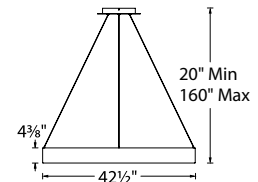

PD-33743

ORDER NUMBER

Model	Size	Watt	LED Lumens	Delivered Lumens	Finish
PD-33718	18"	22W	1495	940	WT White BK Black AL Brush Aluminum
PD-33732	32"	88W	6340	4435	
PD-33743	43"	125W	11115	7300	
PD-33753	53"	169W	12028	8458	

Example: PD-33732-BK

dweLED.com
Phone (800) 526.2588
Fax (800) 526.2585

Headquarters/Eastern Distribution Center
44 Harbor Park Drive
Port Washington, NY 11050

Central Distribution Center
1600 Distribution Ct
Lithia Springs, GA 30122

Western Distribution Center
1750 Archibald Avenue
Ontario, CA 91760