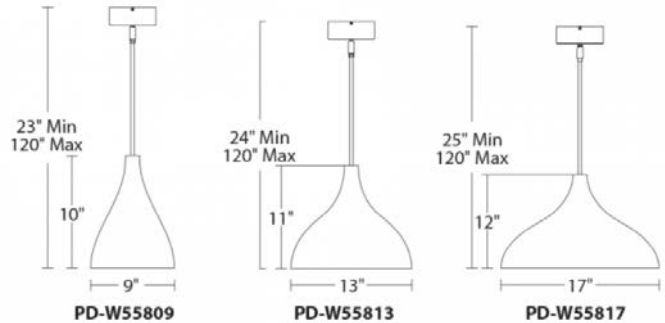

# Copa Interior and Exterior Pendant

PD-W55809 / PD-W55813 / PD-W55817

dweLED  
by WAC Lighting

**Fixture Type:**

**Catalog Number:**

**Project:**

**Location:**

## FEATURES

- Smooth round exterior with weather-resistant finish, contrast ribbing on interior
- Three 12" and one 6" down rod included, additional rods available
- Can be mounted on a sloped ceiling, swivel attachment included for seismic protection
- Driver concealed within canopy

## SPECIFICATIONS

**Color Temp:** 3000k

**CRI:** 90

**Dimming:** 100% - 5% ELV

**Rated Life:** 50,000 hrs\*

**Input:** 120V

**Construction:** Aluminum

**Finish:** White/Gold Ribbed, Black/Gold Ribbed

## ORDER NUMBER

Model	Wattage	Voltage	LED Lumens	Delivered Lumens	Finish
PD-W55809	9"	17W	853	403	<b>WT/GR</b> White/Gold Ribbed <b>BK/GR</b> Black/Gold Ribbed
PD-W55813	13"	18W	1201	620	
PD-W55817	17"	19W	1344	677	