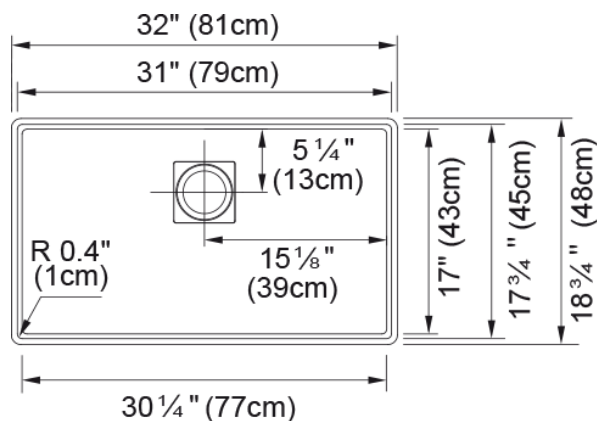

Peak Workcenter Sink - PKG11031SLG-WKC | 125.0715.371

32.0-in. x 18.75-in. Undermount Single Bowl Granite Kitchen Sink in Slate Grey. The Peak Granite Workcenter transforms an underutilized area in the kitchen into a space that is both functional and sophisticated. The integrated ledge enhances your workspace by allowing you to work directly over the sink, and the included custom-fit accessories streamline your workflow. Available in eight color hues, the Peak Granite Workcenter seamlessly blends into the most active area in your house, the kitchen. ACCESSORIES INCLUDED: Bottom Grid Mat, Shelf Grid, Cutting Board, Drain Cover and Strainer Basket

Aspect

Sink type	Sink
Type of material	Granite
Number of bowls	1
Color	Slate grey
Surface finish	None

Product Dimensions

Exterior size: right to left	31.984
Exterior size: front to back	18.74
Large bowl size: right to left	31
Large bowl size: front to back	17.756
Large bowl: depth	9.5

Installation

Minimum cabinet size	36"
----------------------	-----

Product specifications

Installation type	Undermount
Drain hole	3 1/2"
Position of drainer	No drainer

Product identification

Product brand	FRANKE
Collection	Peak
Certified by	IAPMO