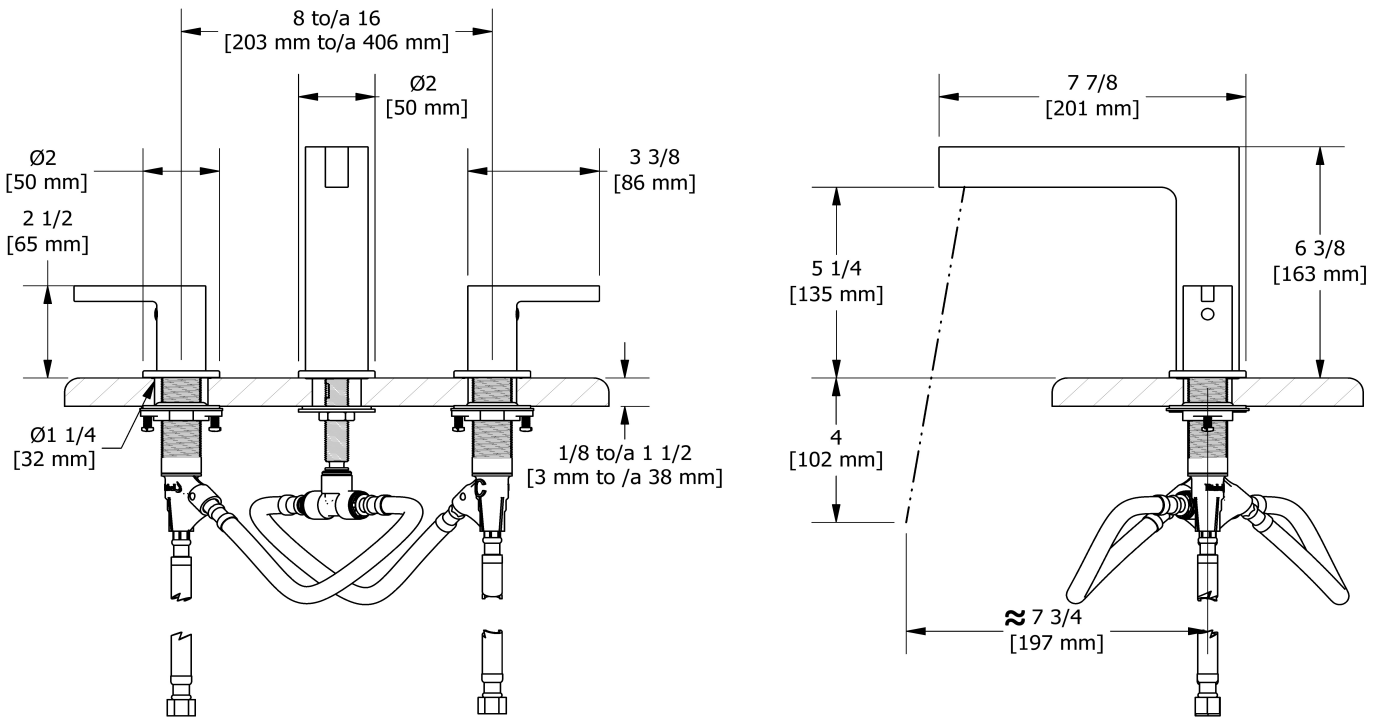

8" lavatory faucet
PX08

Specifications

Descriptions

- Ceramic cartridge
- Push drain
- 3/8" speedway compression
- GPM will be reduced in the course of 2020–2021. Technical sheets on our web site will be updated when the change comes into effect.

Available colors

- C : Chrome

Available flow

- 4.5 L/min, 1.2 gpm (US) 60psi

Certifications

- CSA B125.1
- NSF/ANSI standard 61 and 372
- ASME A112.18.1
- ADA

Sizes, models and finishes may differ from thoses presented.