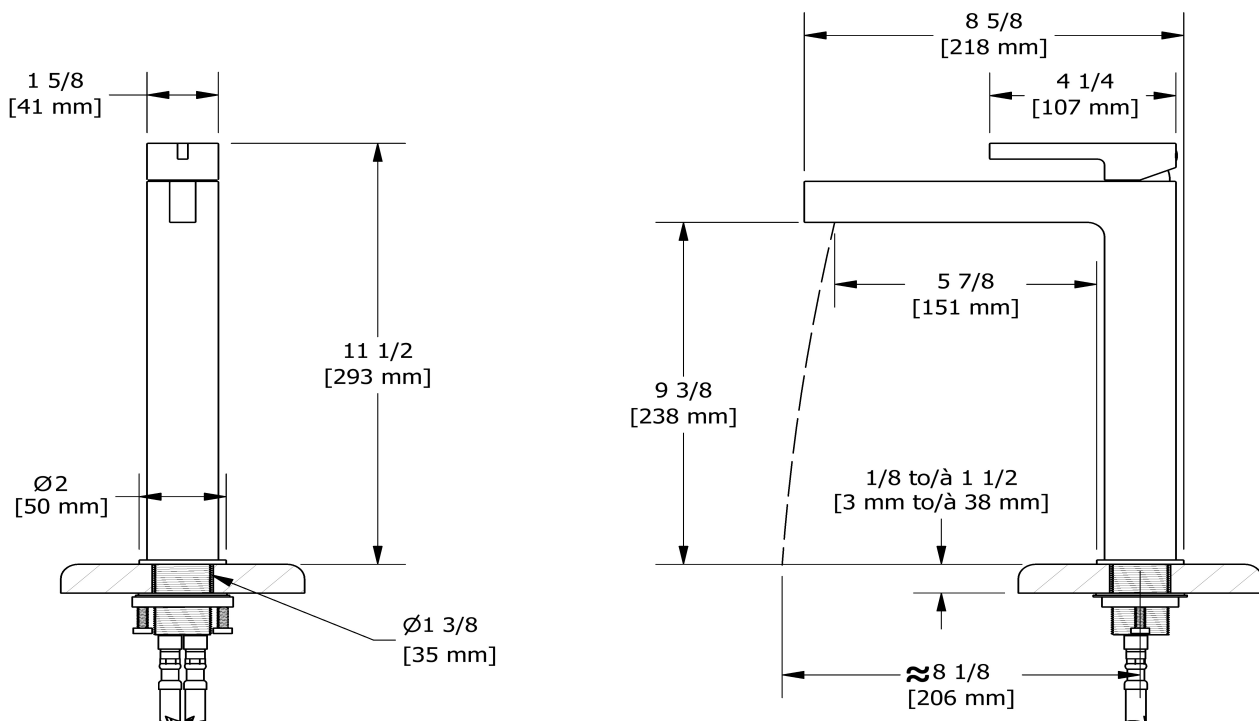

Sizes, models and finishes may differ from those presented.

Warranty

This **Riobel Inc.** product you have purchased carries a Limited Lifetime Warranty on the chrome, PVD finish, blacks and all working parts and is guaranteed from the initial purchase date against all manufacturing defects. All other finishes, including plastic components, are guaranteed for one year. All electric and/or electronic parts are covered by a 5-year limited warranty.

Customer Service

Ontario, West Canada : 888-287-5354 Quebec, Maritimes, United States : 866-473-8442