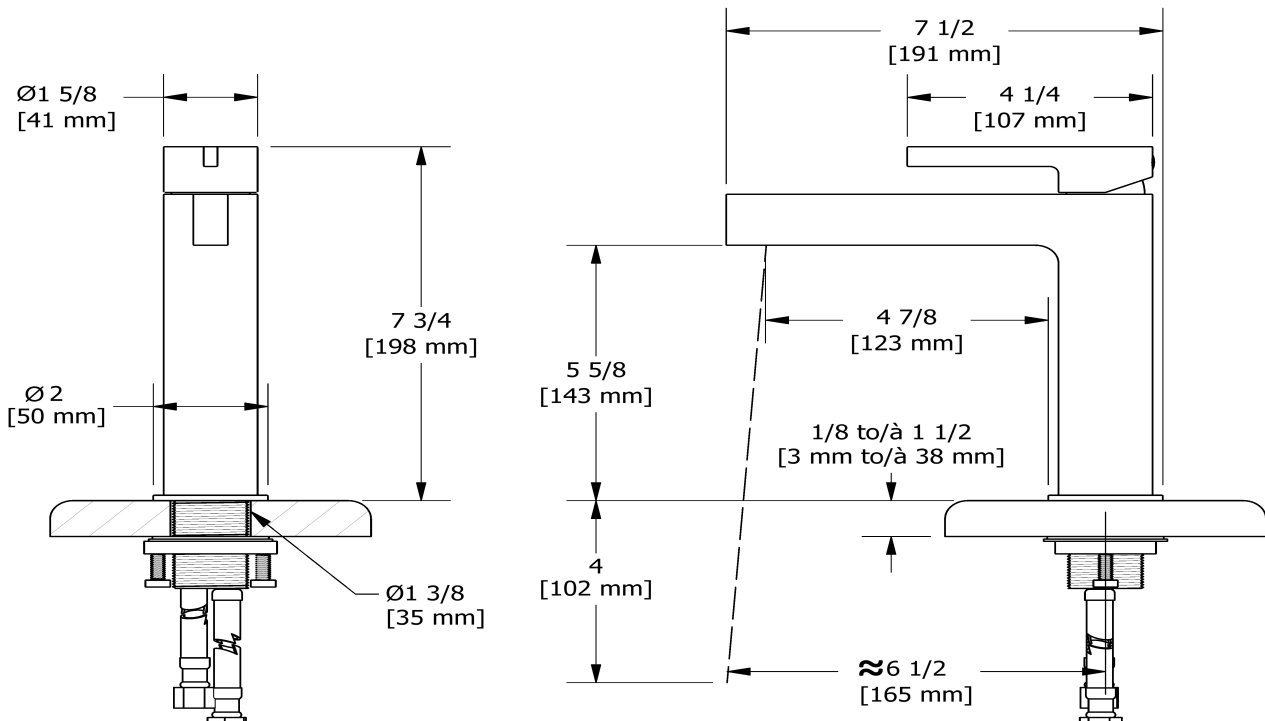

Sizes, models and finishes may differ from those presented.

Warranty

This **Riobel Inc.** product you have purchased carries a Limited Lifetime Warranty on the chrome, PVD finish, blacks and all working parts and is guaranteed from the initial purchase date against all manufacturing defects. All other finishes, including plastic components, are guaranteed for one year. All electric and/or electronic parts are covered by a 5-year limited warranty.

Customer Service

Ontario, West Canada : 888-287-5354 Quebec, Maritimes, United States : 866-473-8442