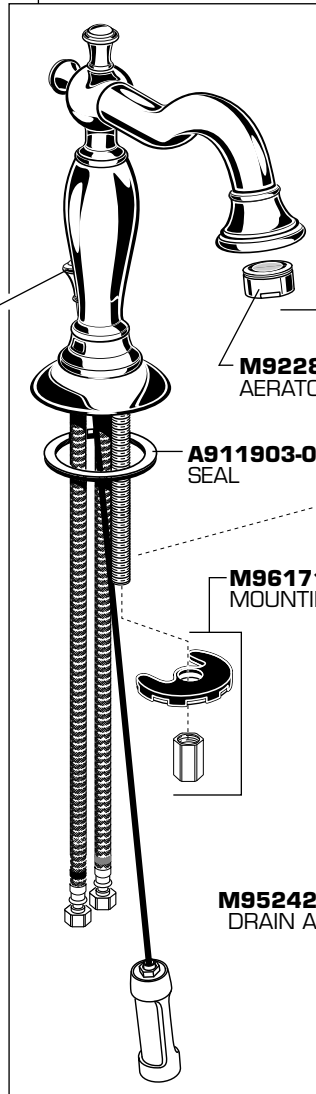

## QUENTIN™ WIDESPREAD LAVATORY FAUCET with Speed Connect™ Drain MODEL NUMBER

**7440.801**  
**7440.851**

**M964159-YYY0A**  
HANDLE KIT

**M962414-YYY0A**  
ESCUTCHEON KIT

**918555-0070A**  
HANDLE SCREW

**918049-0070A**  
HANDLE ADAPTER

**M964156-YYY0A**  
LIFT ROD & KNOB

**994053-0070A**  
CARTRIDGE

**M961634-0070A**  
VALVE  
MOUNTING  
KIT

**A904917-0070A**  
COUPLING NUT

Replace the "YYY" with appropriate finish code

CHROME	002
OIL RUBBED BRONZE	224
SATIN NICKEL	295

**M964164-YYY0A**  
SPOUT KIT (7440.801)

**M964163-YYY0A**  
SPOUT KIT (7440.851)

**M922894-YYY0A**  
AERATOR

**A911903-0070A**  
SEAL

**M961714-0070A**  
MOUNTING KIT

**M952425-YYY0A**  
DRAIN ASSEMBLY

**M962544-YYY0A**  
STOPPER  
ASSEMBLY

**M952430-0070A**  
CABLE ASSEMBLY

**M962457-YYY0A**  
FLANGE  
ASSEMBLY

**M922872-0070A**  
CAM SEAT INSERT

**M962552-0070A**  
CAM ASSEMBLY

**M913207-0070A**  
TAILPIECE INSERT

**A919661-0020A**  
TAILPIECE