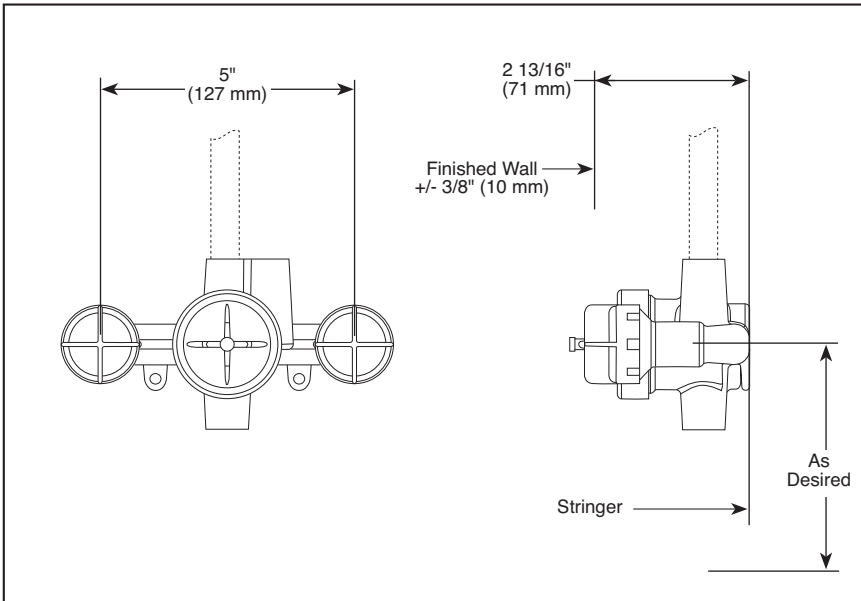

R1827-XO

Submitted Model No.: _____

Specific Features: _____

JETTED SHOWER XO[®] ROUGH MODULES

■ Jet Module w/ Extra Outlet Rough Only
(R1827-XO)

STANDARD SPECIFICATIONS

- Brass body.
- Back-to-back installation capability.
- Additional outlet option for jetted shower XO[®] series.
- Extra outlet models (XO) include 3 port, six position diverter.
- For use with T1837, T18037-XO, T1817, & T18017-XO diverter trims.