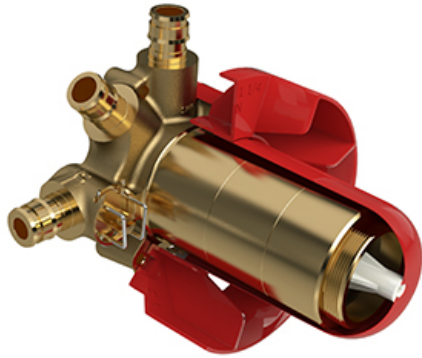

3-way Type T/P coaxial valve rough without cartridge  
**EXPANSION PEX**  
**R45-EX**

## Descriptions

- TXX45XX or TXX47XX trim required to complete
- Service valves
- Rough only
- Three 1/2" outlets EXPANSION PEX
- 1/2" inlet EXPANSION PEX
- Test cap