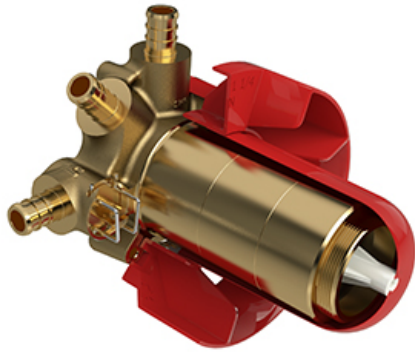

3-way Type T/P coaxial valve rough without cartridge  
 PEX  
**R45-SPEX**

## Descriptions

- Rough only
- Service valves
- TXX45XX or TXX47XX trim required to complete
- Test cap
- Three 1/2" outlets PEX
- 1/2" inlet PEX