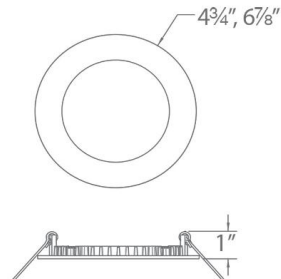

## SPECIFICATIONS

<b>Construction</b>	Steel with frosted TIR lens
<b>Power:</b>	8W, 12W
<b>Input:</b>	120 -277 VAC,50/60Hz
<b>Dimming:</b>	ELV: 100-5% , TRIAC: 100-5%
<b>Light Source:</b>	Integrated LED
<b>Lens:</b>	Translucent acrylic diffuser
<b>Rated Life:</b>	50,000 Hours
<b>Mounting:</b>	Heavy gauge retention clips secures fixture to ceiling
<b>Cut Out:</b>	4 1/4", 6 1/4"
<b>Finish:</b>	Electrostatically powder coated White
<b>Ceiling Thickness:</b>	1/2" - 1"
<b>Operating Temp:</b>	-4°F to 104°F (-20°C to 40°C)
<b>Standards:</b>	ETL, cETL, Wet Location Listed, Title 24 JA8 Compliant, Airtight, IC

## LINE DRAWING: