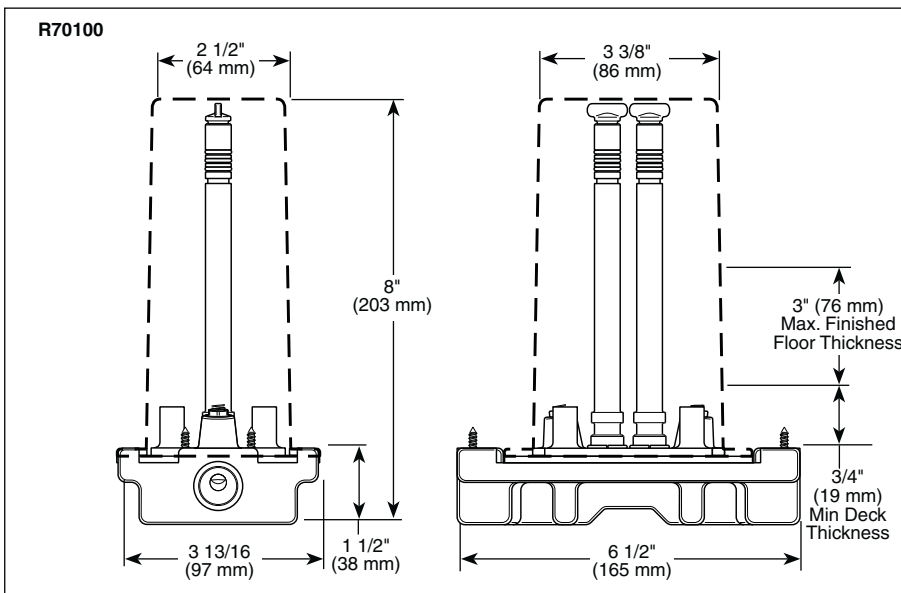

## SINGLE HOLE FREESTANDING FLOOR MOUNTED TUB FILLER ROUGH-IN

- R70100
- R70100-WS (With Stops)

### STANDARD SPECIFICATIONS:

- 1/2" NPT female inlets.
- Forged brass body.
- Available with integrated stops (R70100-WS).
- Innovative mounting system provides for simple stable installation.
- Accommodates finished floor thickness up to 3".
- Vertical spout height remains constant to finished floor.
- Pre-assembled test caps allow air or water pressure testing without trim.
- Pre-assembled protective plasterguard with information label indicating finished floor location.
- Pre-assembled gasket to isolate living space.
- Rigid galvanized installation template included (not shown).
- Refer to product installation instructions.
- Trim sold separately.