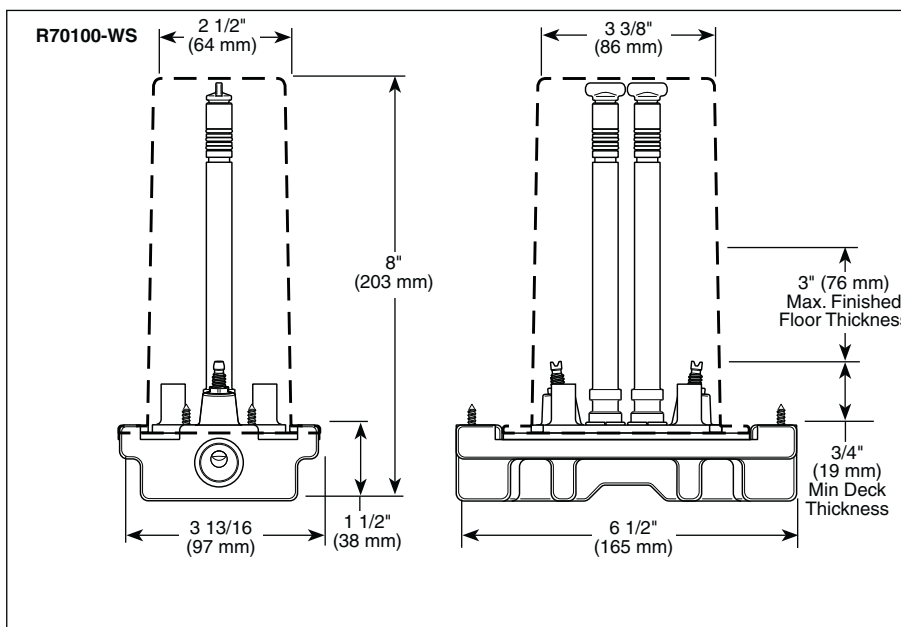

## SINGLE HOLE FREESTANDING FLOOR MOUNTED TUB FILLER ROUGH-IN

- R70100
- R70100-WS (With Stops)

### STANDARD SPECIFICATIONS:

- 1/2" NPT female inlets.
- Forged brass body.
- Available with integrated stops (R70100-WS).
- Innovative mounting system provides for simple stable installation.
- Accommodates finished floor thickness up to 3".
- Vertical spout height remains constant to finished floor.
- Pre-assembled test caps allow air or water pressure testing without trim.
- Pre-assembled protective plasterguard with information label indicating finished floor location.
- Pre-assembled gasket to isolate living space.
- Rigid galvanized installation template included (not shown).
- Refer to product installation instructions.
- Trim sold separately.