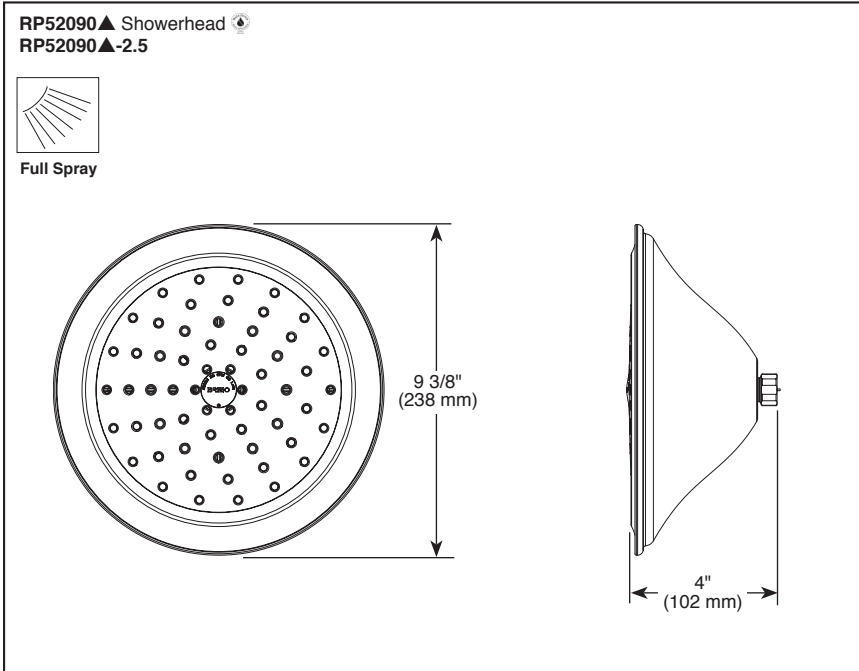

RP52090▲
RP52090▲-2.5

Submitted Model No.: _____

Specific Features: _____

RP52090▲ Showerhead
RP52090▲-2.5

Full Spray

9 3/8"
(238 mm)

4"
(102 mm)

▲ Designate proper finish suffix

BRIZO®

RAINCAN SHOWERHEAD

■ Traditional Bath Collection

FEATURES:

- Touch-Clean® nozzles

STANDARD SPECIFICATIONS:

- Maximum 1.75 gpm @ 80 psi, 6.6 L/min @ 550 kPa
- Maximum 2.5 gpm @ 80 psi, 9.5 L/min @ 550 kPa
- Showerhead has 1/2"-14 NPSM female connection
- Wrench flats for tightening
- Showerhead ball nut pivots and rotates
- Finished sprayface matches shell finish