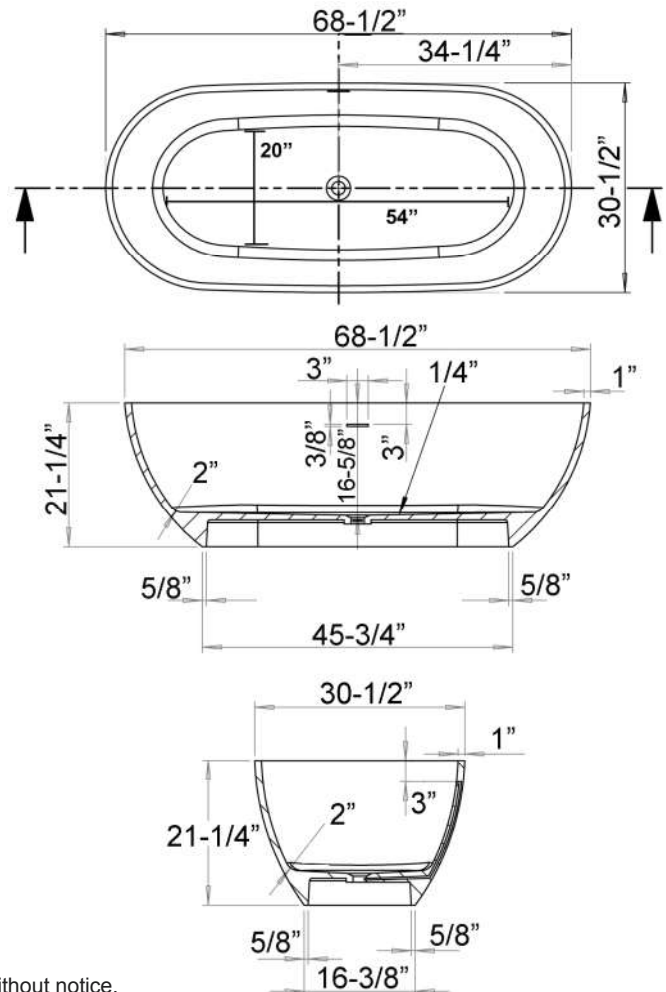

# NYOKO 68" RESIN FREESTANDING TUB

Cat. No.  
RTFSN68

L: 68-1/2"  
W: 30-1/2"  
H: 21-1/4"

Water depth: 16-5/8" to top of tub  
Water depth: 13-5/8" to overflow

**(Does not need bath supplies)**

Gallon Capacity: 79  
Shipping Weight: 416 lbs.  
Empty Weight: 316 lbs.  
Filled Weight: 976 lbs.

(Air jet configuration if system is added, more info on page 2.)

Dimensions of fixture are nominal and specifications subject to change without notice.