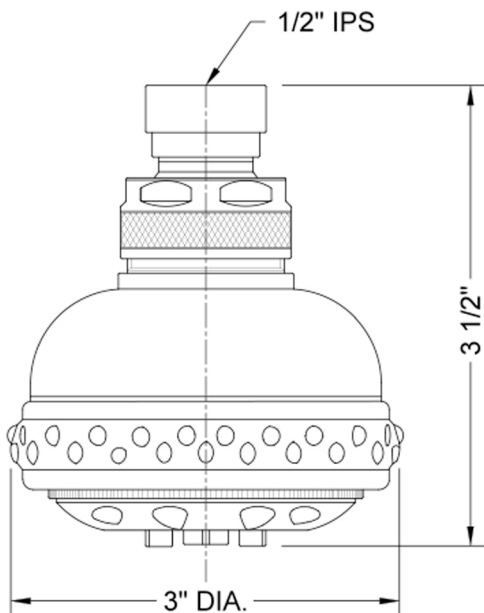

Leticia Showerhead- 1.75 GPM

Model #: S129-1.75-

FEATURES:

- 5 function showerhead with 3" face
- 1/2" IPS adjustable brass ball joint to adjust angle of showerhead
- Rubber ring for easy grip, no slip adjustment of functions
- Ideal for low water pressure
- Available flow rates: 2.5, 2.0, 1.75 & 1.5 GPM
- 2.0 GPM—WaterSense approved
- Not available in AUB, ULB, WH, JACLO=COLOR

SPECIFICATION DRAWING:

SPRAY PATTERNS: