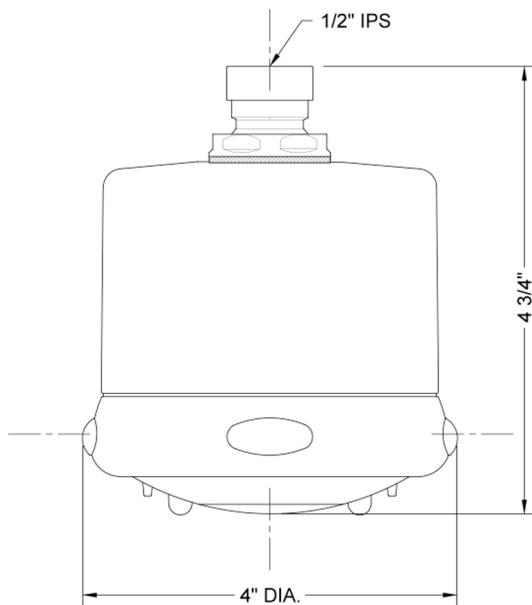

SPECIFICATION DRAWING: