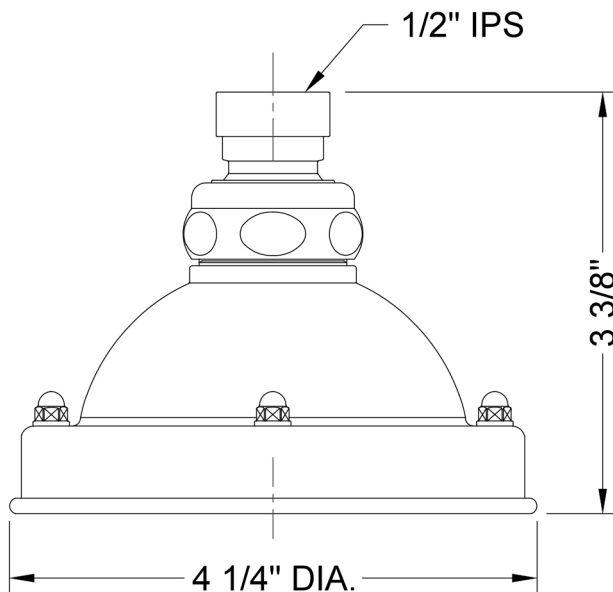

### FEATURES:

- 4" Diameter brass rainhead
- 1/2" IPS adjustable brass ball joint to adjust angle of showerhead
- 25 easy clean replaceable rubber jets
- Available flow rates: 2.5, 2.0, 1.75 & 1.5 GPM
- 2.0 Watersense Approved

### SPECIFICATION DRAWING: