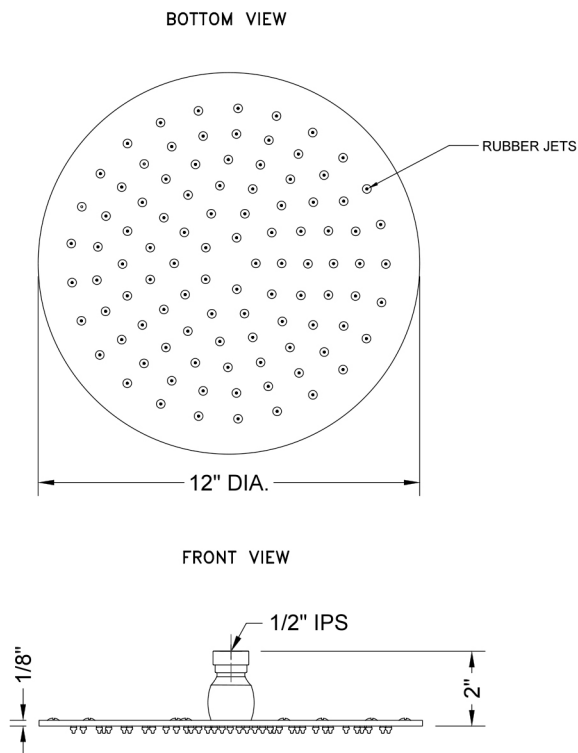

12" Round Rain Machine®-1.75 GPM

Model #: S212-1.75-

FEATURES:

- 1/2" IPS adjustable brass ball joint to adjust angle of showerhead
- 12" diameter all brass body with 126 easy clean rubber jets
- Available flow rates: 2.5, 2.0, 1.75 GPM

SPECIFICATION DRAWING:

SPRAY PATTERNS:

ANGLES AND FLOW RATES:

COMPLIANCES:

CEC