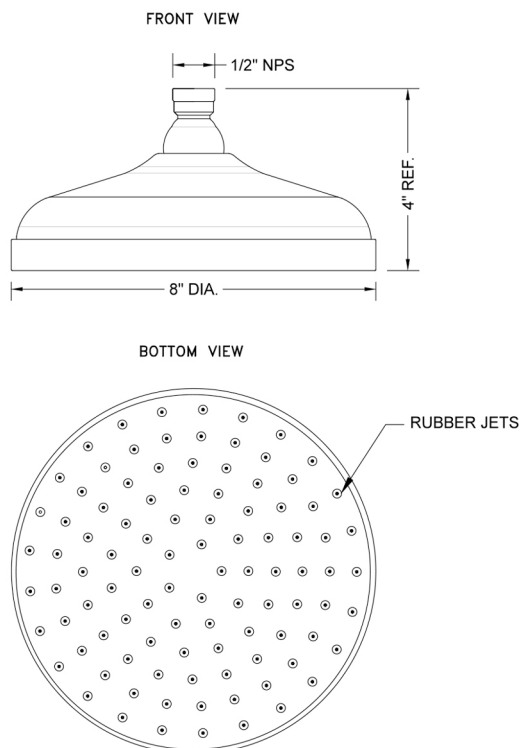

### FEATURES:

- A POWER SHOWER - the technology of the Rain Machine® allows for a strong rain spray at any angle
- 1/2" IPS adjustable brass ball joint to adjust angle of showerhead
- 8" diameter all brass body with 95 easy clean rubber jets
- Available flow rates: 2.5, 2.0, 1.75 & 1.5 GPM

### SPECIFICATION DRAWING:

### ANGLES AND FLOW RATES: