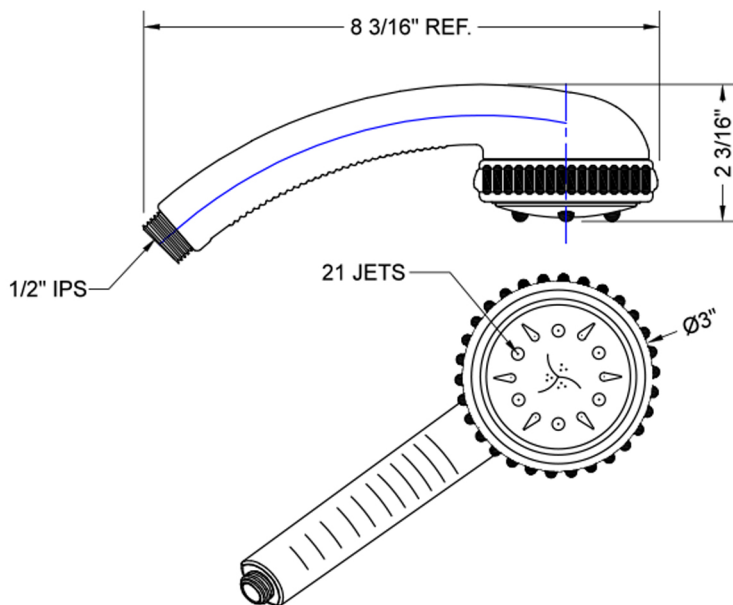

Serena Handshower- 1.75 GPM

Model #: S428-1.75-

FEATURES:

- 5 function handshower with 3" face
- 1/2" IPS male threads
- Rubber ring for easy grip, no slip adjustment of functions
- Comfortable ergonomic design
- Available flow rates: 2.5, 2.0, 1.75 & 1.5 GPM
- Not available in AUB, ULB, WH, JACLO=COLOR

SPECIFICATION DRAWING:

SPRAY PATTERNS: