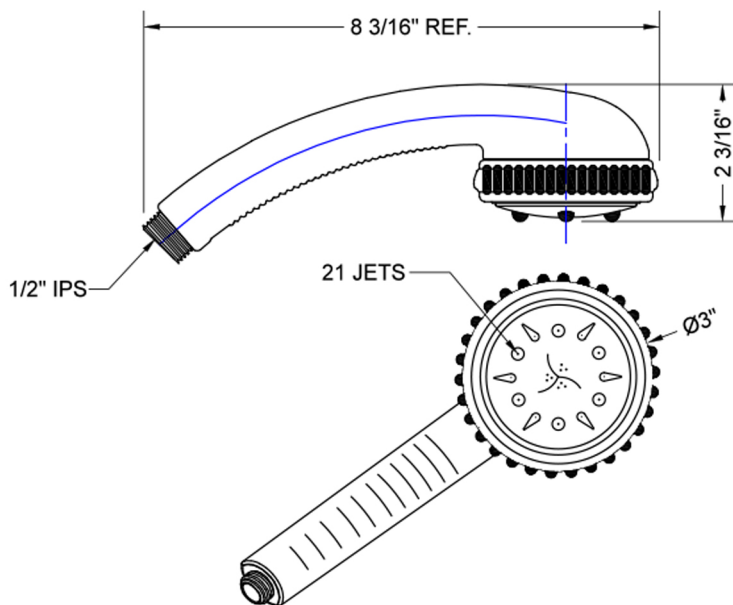

Serena Handshower- 2.0 GPM

Model #: S428-2.0-

FEATURES:

- 5 function handshower with 3" face
- 1/2" IPS male threads
- Rubber ring for easy grip, no slip adjustment of functions
- Comfortable ergonomic design
- Available flow rates: 2.5, 2.0, 1.75 & 1.5 GPM
- Not available in AUB, ULB, WH, JACLO=COLOR

AVAILABLE FINISHES:

Polished Chrome (PCH)	Satin Chrome (SC)	Bronze Umber (BU)
Satin Nickel (SN)	Pewter (PEW)	Caramel Bronze (CB)
Polished Nickel (PN)	Antique Brass (AB)	Antique Copper (ACU)
Oil-Rubbed Bronze (ORB)	Polished Brass (PB)	Polished Copper (PCU)
Vintage Bronze (VB)	Satin Brass (SB)	Matte Black (MBK)
Satin Gold (SG)	Polished Gold (PG)	Black Nickel (BKN)
Satin Cooper (SCU)	Graphite (GPH)	

SPECIFICATION DRAWING:

SPRAY PATTERNS:

COMPLIANCES:

CEC

Complies with: ASME A112.18.1-2012/CSA B125.1-12