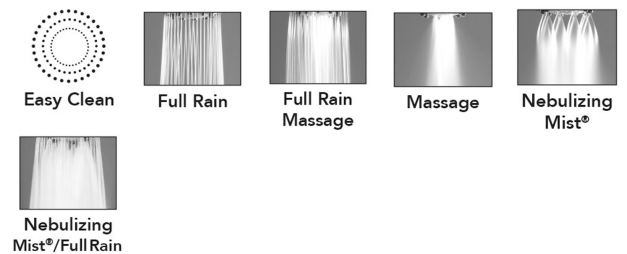

SPRAY PATTERNS:

COMPLIANCES:

CEC

Complies with: ASME A112.18.1-2012/CSA B125.1-12