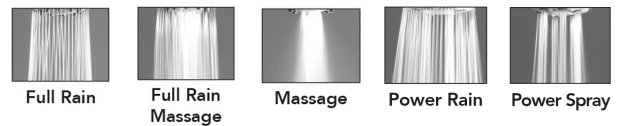

SPRAY PATTERNS:

COMPLIANCES:

CEC

Complies with: ASME A112.18.1-2012/CSA B125.1-12