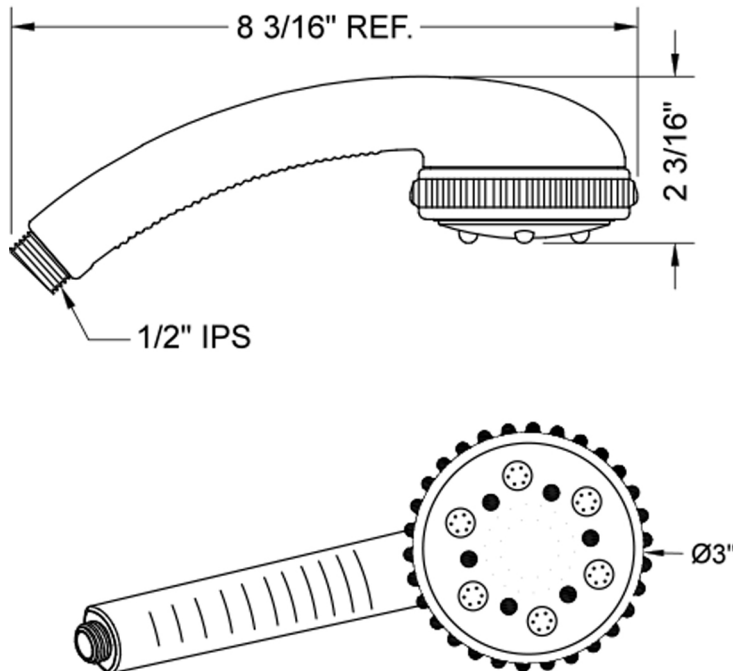

Leticia Handshower- 2.0 GPM

Model #: S429-2.0-

FEATURES:

- 5 function handshower with 3" face
- 1/2" IPS male threads
- Rubber ring for easy grip, no slip adjustment of functions
- Comfortable ergonomic design
- Available flow rates: 2.5, 2.0, 1.75 & 1.5 GPM
- Not available in AUB, ULB, WH, JACLO=COLOR
- IDEAL FOR LOW WATER PRESSURE

SPECIFICATION DRAWING:

SPRAY PATTERNS:

COMPLIANCES:

CEC

Complies with: ASME A112.18.1-2012/CSA B125.1-12