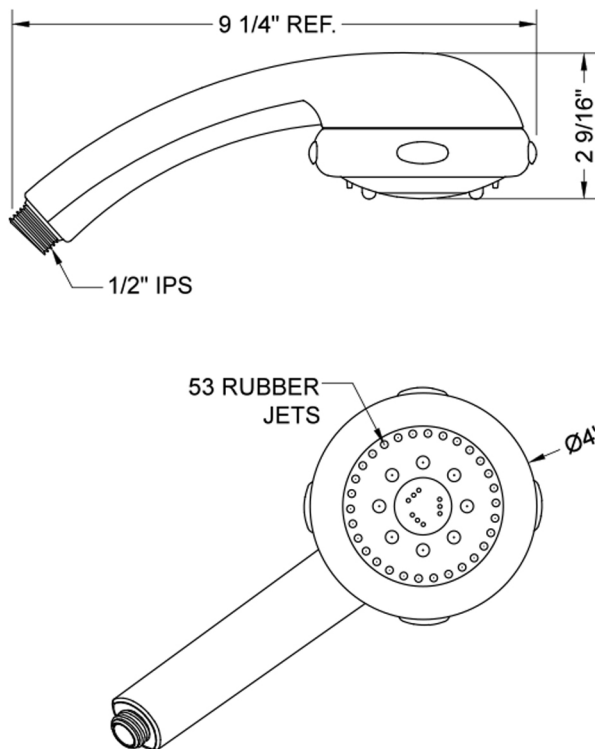

## Frescia II Handshower- 1.75 GPM

Model #: S439-1.75-

### FEATURES:

- 4 function handshower with 4" face
- 1/2" IPS male threads
- Rubber tabs on adjusting ring for easy grip, no slip adjustment of functions
- Available flow rates: 2.5, 2.0, 1.75 & 1.5 GPM
- Not available in AUB, ULB, WH, JACLO=COLOR

### SPECIFICATION DRAWING: