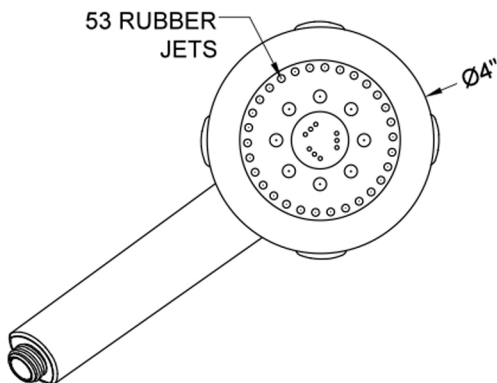

SPECIFICATION DRAWING: