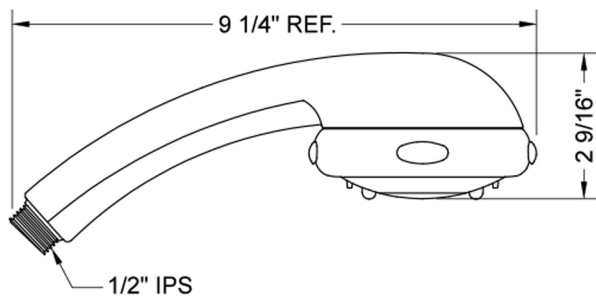

SPECIFICATION DRAWING: