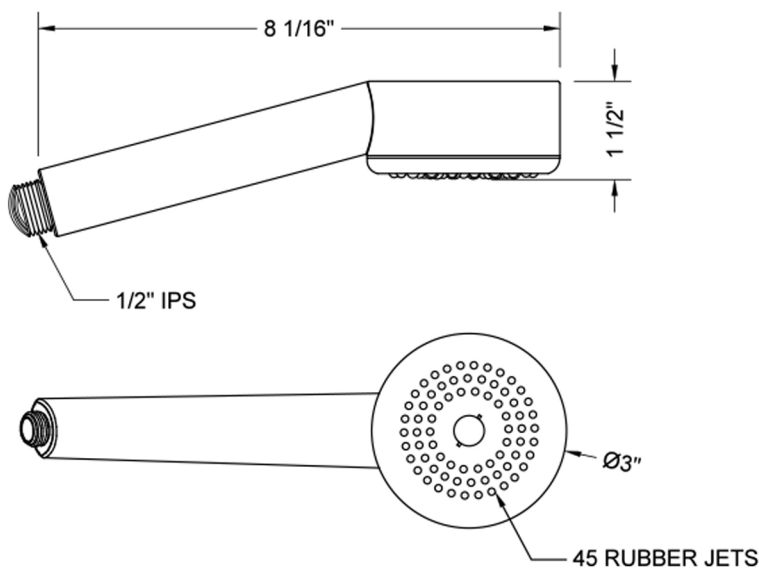

Cylindrica 1 Handshower- 1.75 GPM

Model #: S461-1.75-

FEATURES:

- Single function handshower with 3" face
- 1/2" IPS male threads
- Contemporary design
- Available flow rates: 2.5, 2.0, 1.75 & 1.5 GPM
- 2.0 GPM—WaterSense approved
- Not available in AUB, ULB, WH, JACLO=COLOR

SPECIFICATION DRAWING:

SPRAY PATTERNS: