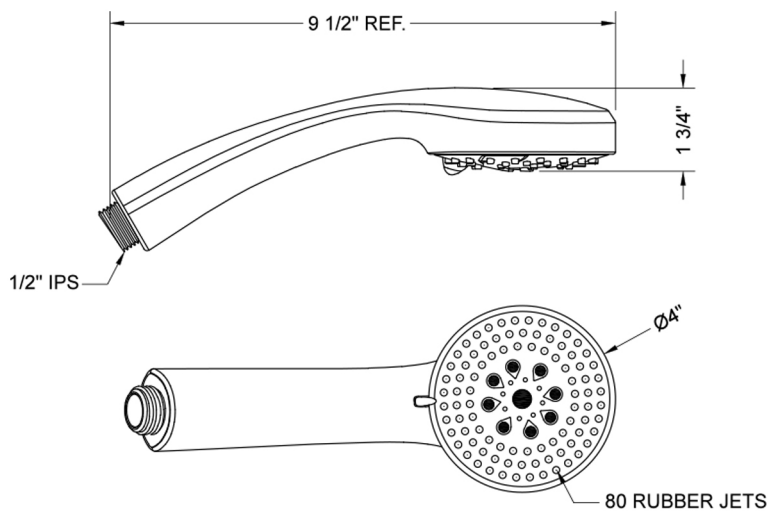

SHOWERALL® 6 Function Handshower with JX7® Technology- 1.75 GPM

Model #: S465-1.75-

FEATURES:

- 6 function handshower with pause control to conserve water
- 4" face
- 1/2" IPS Male threads
- Pause control is not a positive shut-off, must drip per plumbing code
- 2.0 GPM—WaterSense approved
- Available flow rates: 2.5, 2.0, 1.75 & 1.5 GPM
- JX7® Technology
- Available in PCH, SN, PN, PB & MBK

AVAILABLE FINISHES:

Polished Chrome (PCH) Satin Nickel (SN) Polished Nickel (PN)
Polished Brass (PB) Matte Black (MBK)

SPECIFICATION DRAWING:

SPRAY PATTERNS: