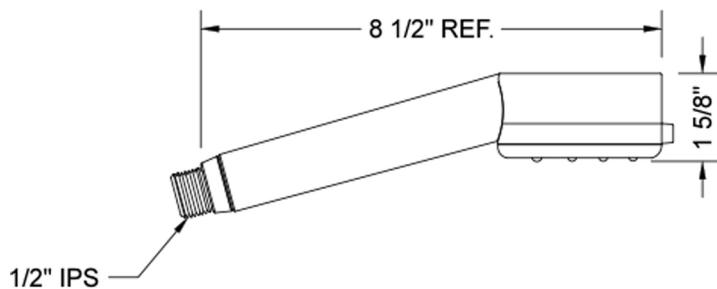

SPECIFICATION DRAWING: