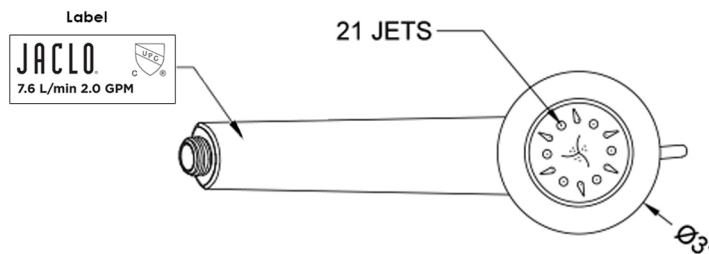

SPECIFICATION DRAWING: