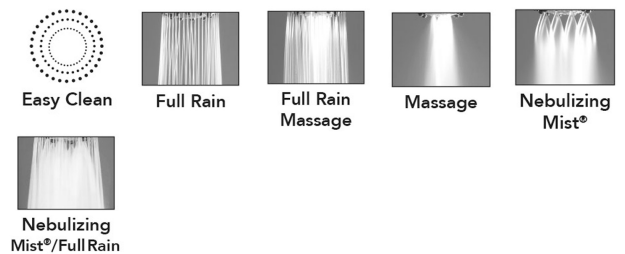

SPRAY PATTERNS:

COMPLIANCES:

CEC

Complies with: ASME A112.18.1-2012/CSA B125.1-12