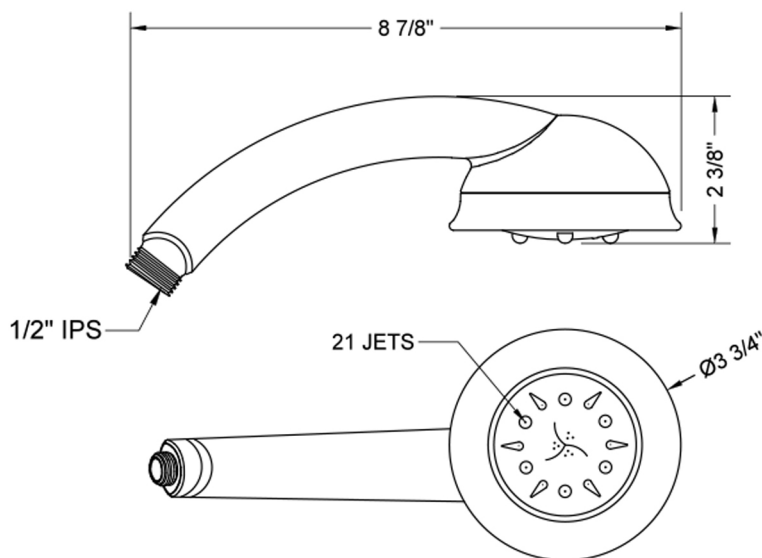

SPECIFICATION DRAWING: